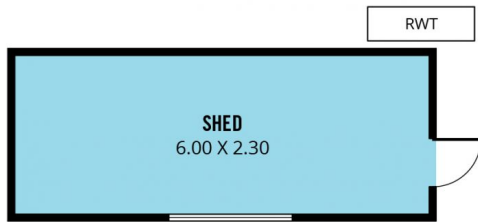

The spacious floor plan offers four bedrooms, master with walk in robe & ensuite plus built in robes to two other

[For full version visit the website](#)

Type : House
Building Size : 19 sqm
Land Size : 719 sqm
View : <https://www.magain.com.au/property/23-brookland-valley-drive-woodcroft-sa/8436731>

Zoe Ball
08 8381 6000

Scale in metres. This drawing is for illustration purposes only. All measurements are approximate and details intended to be relied upon should be independently verified.

Produced by **The Fotobase Group**