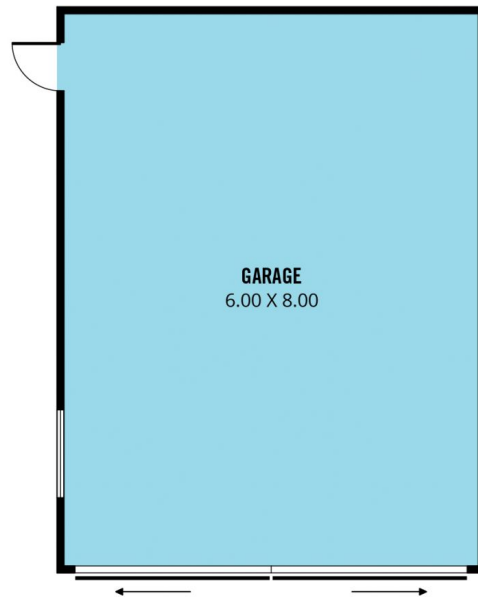

The spacious floor plan offers four bedrooms, master with walk in robe & ensuite plus built in robes to two other

[For full version visit the website](#)

Type : House
Building Size : 19 sqm
Land Size : 719 sqm
View : <https://www.magain.com.au/property/23-brookland-valley-drive-woodcroft-sa/8436731>

Zoe Ball
08 8381 6000

Scale in metres. This drawing is for illustration purposes only. All measurements are approximate and details intended to be relied upon should be independently verified.

Produced by **The Fotobase Group**