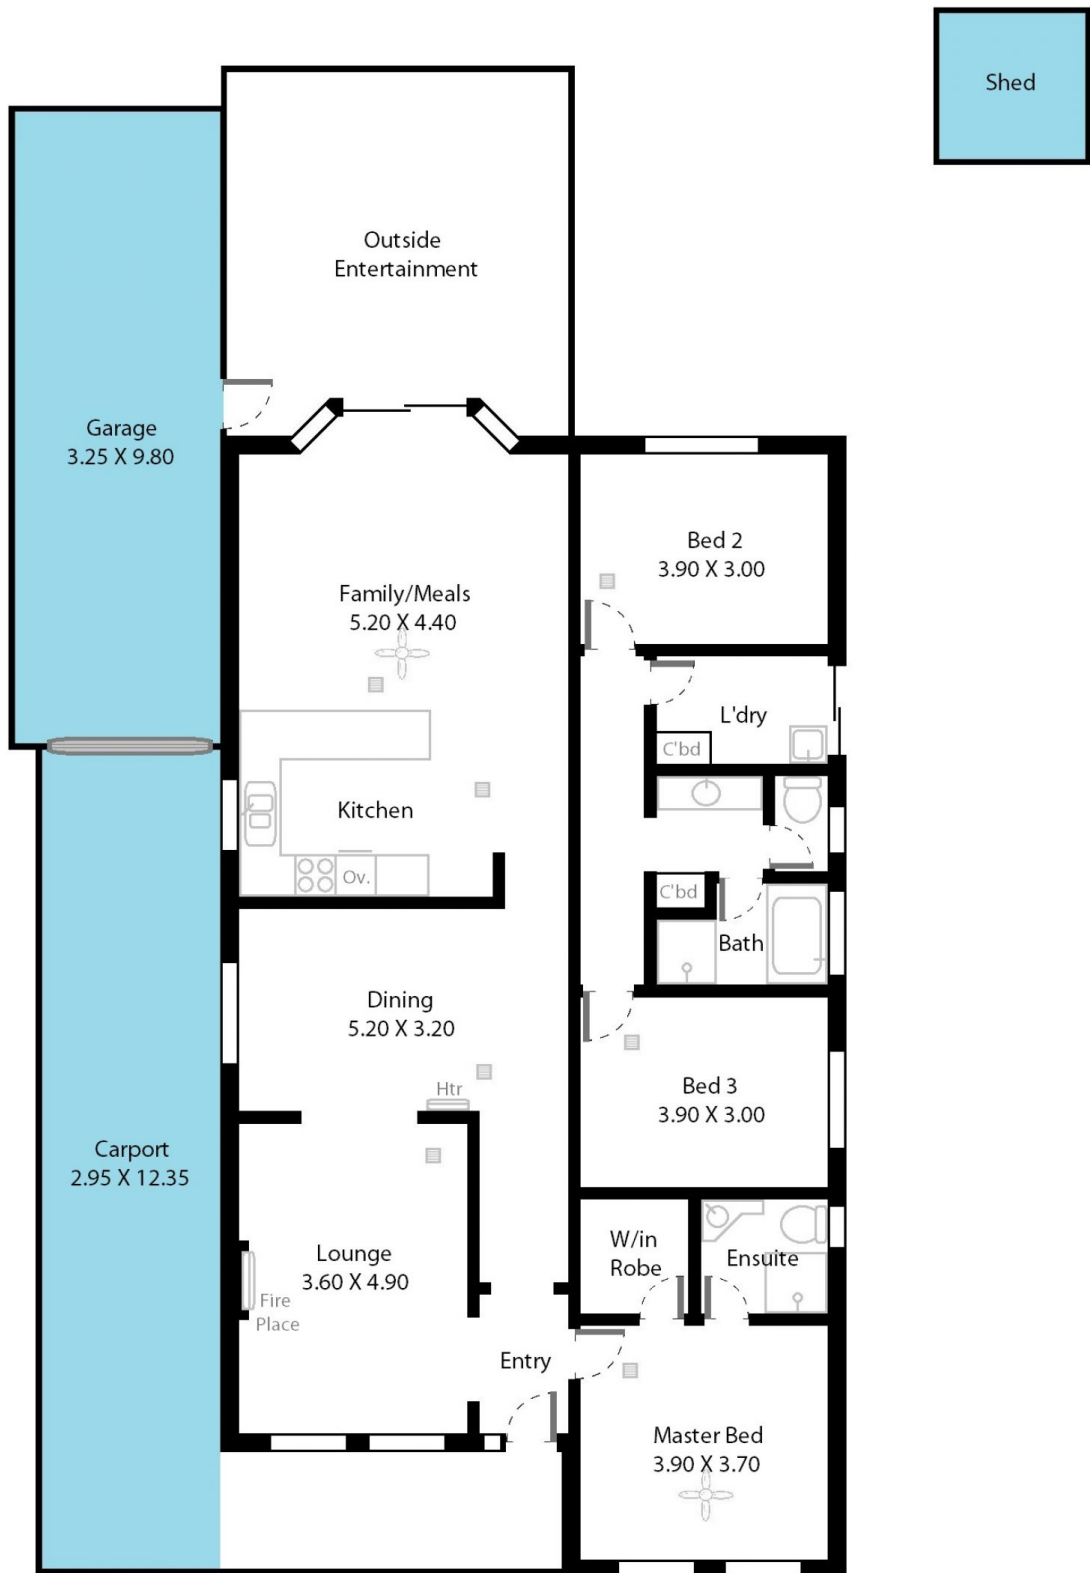

24a Investigator Drive Woodcroft, South Australia.

Picture intended as a reference only. Any specific measurements required should be obtained by an independent surveyor.