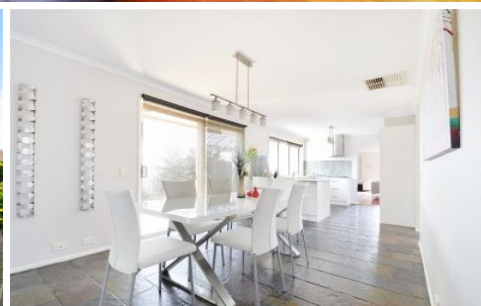

## 18 Excelsior Grove WOODCROFT SA

3 1 1

Call Mike or Zoe for inspection details.

Situated in the heart of Woodcroft, just minutes to local shopping, schools & public transport, this beautifully maintained home is eagerly awaiting its lucky new owners. With plenty of room for a growing young family, with room to expand & add your own touches.

Offering three bedrooms, all with robes, including a huge master with ensuite access to the two way bathroom, formal lounge & dining area, large open plan family & meals area and renovated kitchen with stainless steel appliances including dishwasher & modern designer lighting.