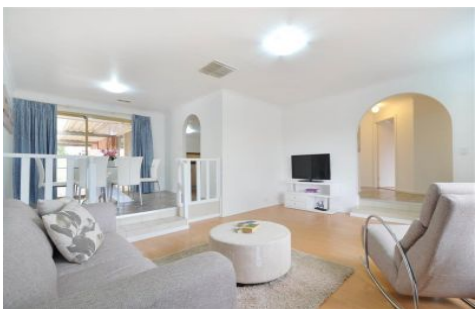

MAGAIN

24 Goodrington Way MOANA SA

4 2 2

Call Mike or Zoe for inspection times.

Situated just a few minutes from beautiful beaches & coastline this lovely home ticks all the boxes for growing families. With a large block and plenty of room to store a caravan or a boat, there is endless opportunity to utilise the fantastic beaches & natural wonders this great spot has to offer.

The large & functional floor plan offer four bedrooms, master with walk in robe & ensuite, the formal sunken lounge situated at the front of the home adjoins the dining area and the open plan living area which is adjacent to the centralised kitchen, featuring breakfast bar & dishwasher.

Type : House
Building Size : 19 sqm
Land Size : 709 sqm
View : <https://www.magain.com.au/property/24-goodrington-way-moana-sa/8436786>

[For full version visit the website](https://www.magain.com.au)