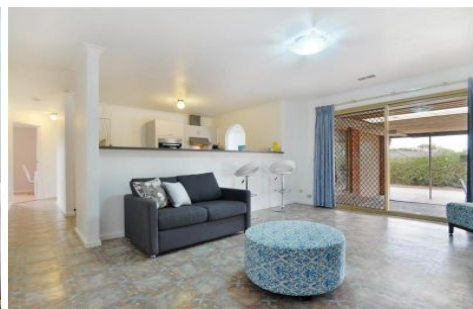

MAGAIN

24 Goodrington Way MOANA SA

4 2 2

Call Mike or Zoe for inspection times.

Situated just a few minutes from beautiful beaches & coastline this lovely home ticks all the boxes for growing families. With a large block and plenty of room to store a caravan or a boat, there is endless opportunity to utilise the fantastic beaches & natural wonders this great spot has to offer.

The large & functional floor plan offer four bedrooms, master with walk in robe & ensuite, the formal sunken lounge situated at the front of the home adjoins the dining area and the open plan living area which is adjacent to the centralised kitchen, featuring breakfast bar & dishwasher.

Type : House
Building Size : 19 sqm
Land Size : 709 sqm
View : <https://www.magain.com.au/property/24-goodrington-way-moana-sa/8436786>

[For full version visit the website](https://www.magain.com.au)