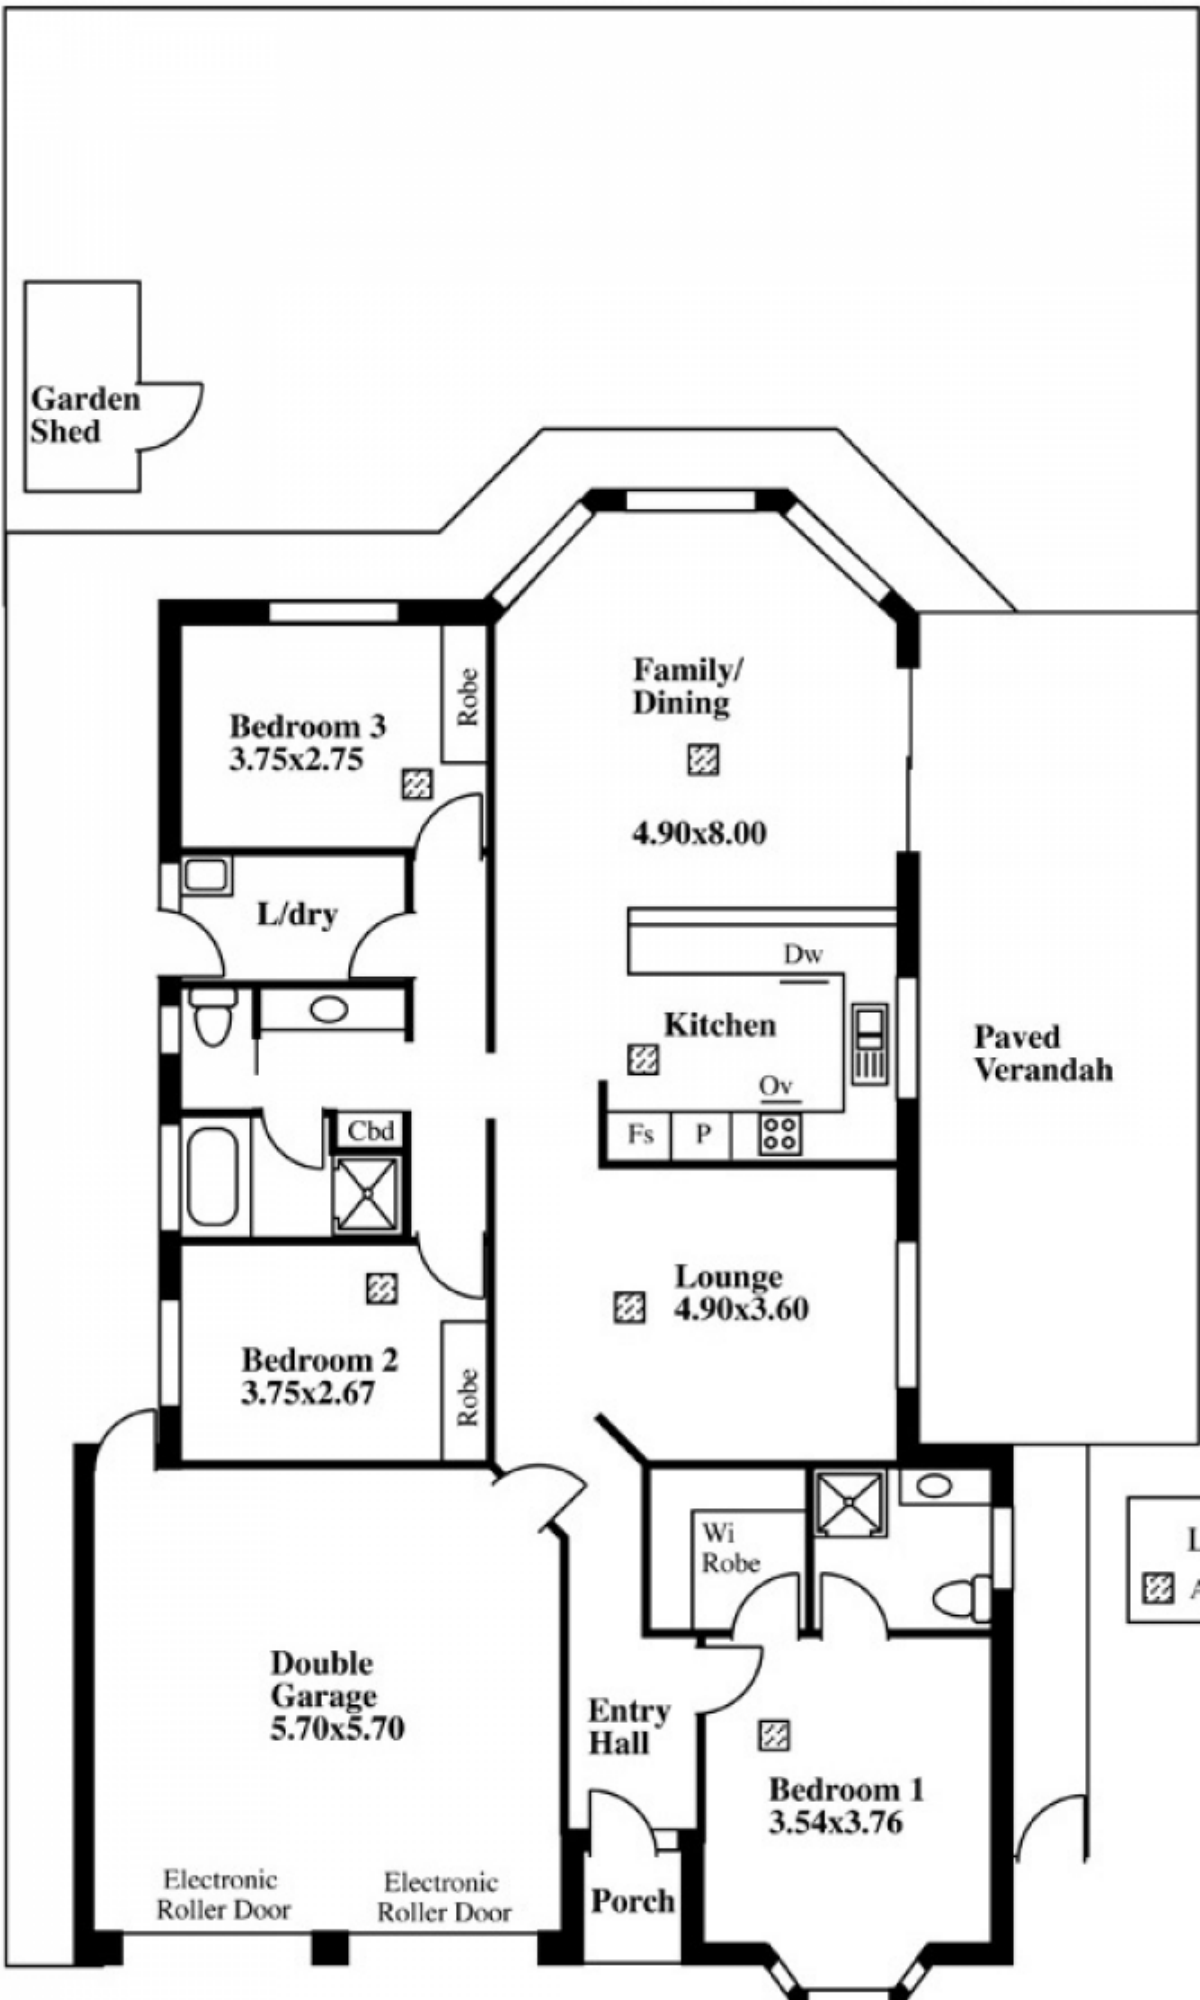

Zoe Ball
08 8381 6000

LEGEND
Air cond ducts