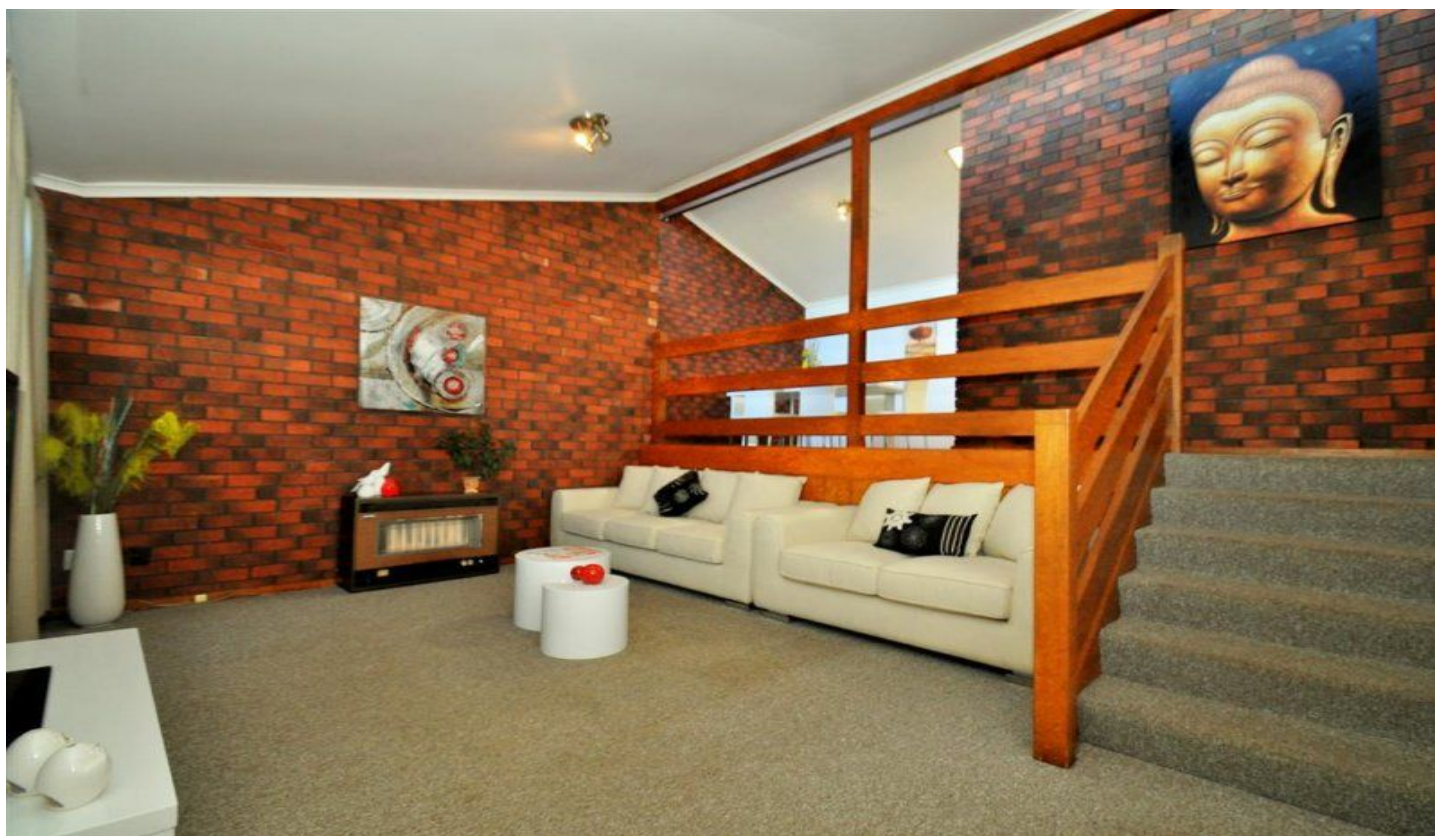

MAGAIN

17 Conington Crescent MORPHETT VALE SA

3 1 1

With its split level architectural design, this character filled double brick home offers the lucky new owners space inside to relax and outside to entertain. Situated in a quiet pocket of Morphett Vale, yet still close by to schools & local shopping this home is perfect for first home buyers or astute investors looking for a solid investment.

With three bedrooms, large master featuring built in robes, sunken formal lounge over looked by the dining area and kitchen adjacent. Outside is a private enclosed undercover entertaining area, which can be enjoyed year round with family & friends and features a built in barbeque area.

Other features include air conditioning & cosy gas heating for year round comfort, a 1.5kw solar system, skylight,

[For full version visit the website](#)

Type : House
Building Size : 12 sqm
View : <https://www.magain.com.au/property/17-conington-crescent-morphett-vale-sa/8436837>