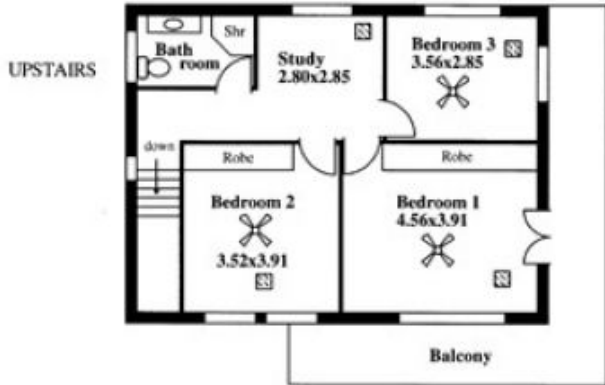

LEGEND
R/c air cond

Breezeway