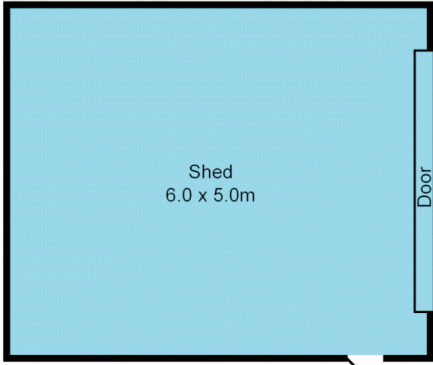

Scale in metres. Indicative only. Dimensions are approximate. All information contained herein is gathered from sources we believe to be reliable. However we cannot guarantee its accuracy and interested persons should rely on their own enquiries.

20 Cosgrove Crescent, Old Reynella