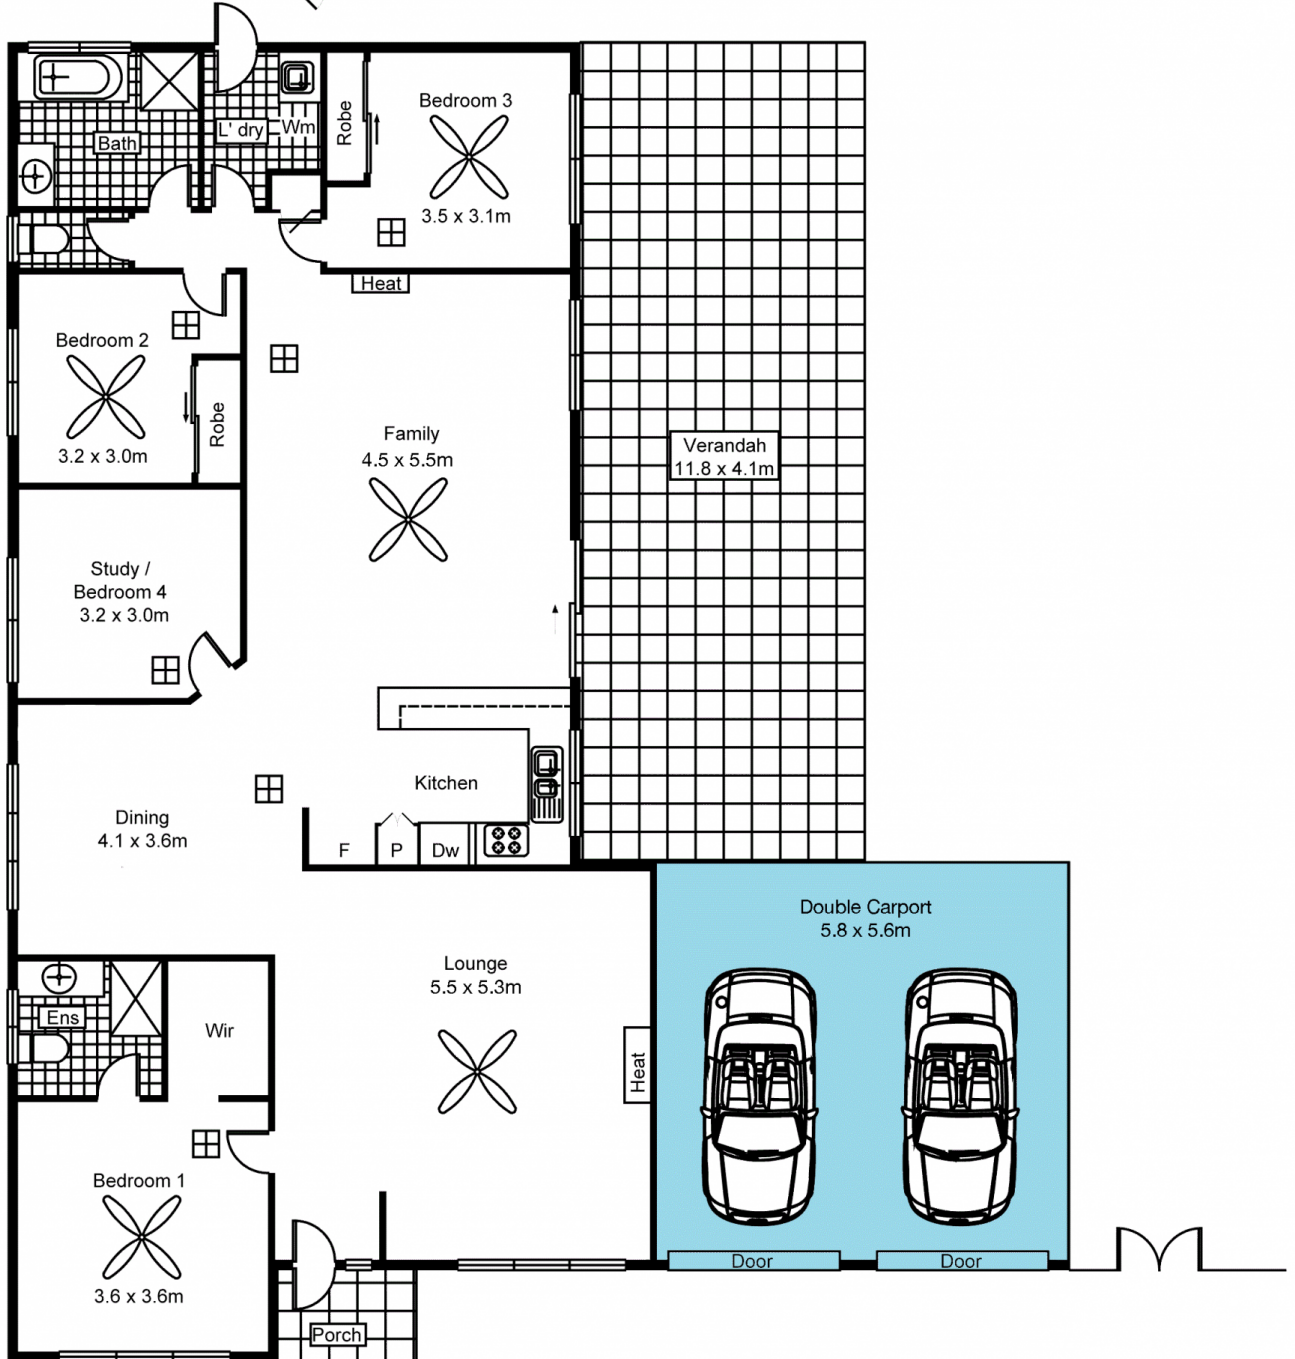

Scale in metres. Indicative only. Dimensions are approximate. All information contained herein is gathered from sources we believe to be reliable. However we cannot guarantee its accuracy and interested persons should rely on their own enquiries.

20 Cosgrove Crescent, Old Reynella