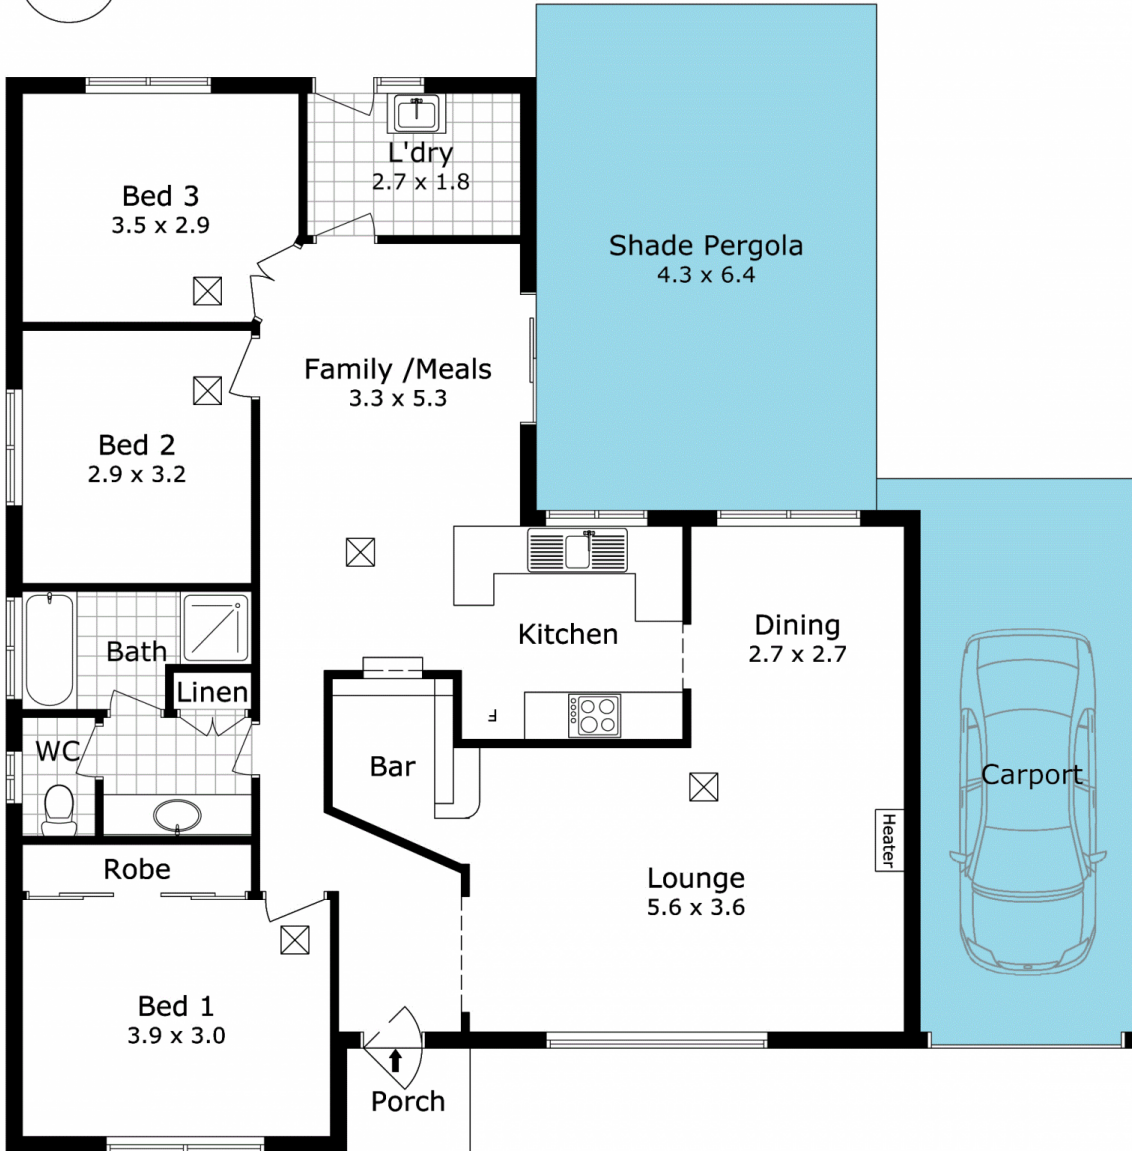

Scott McPharlin
08 8382 0029

Rwt