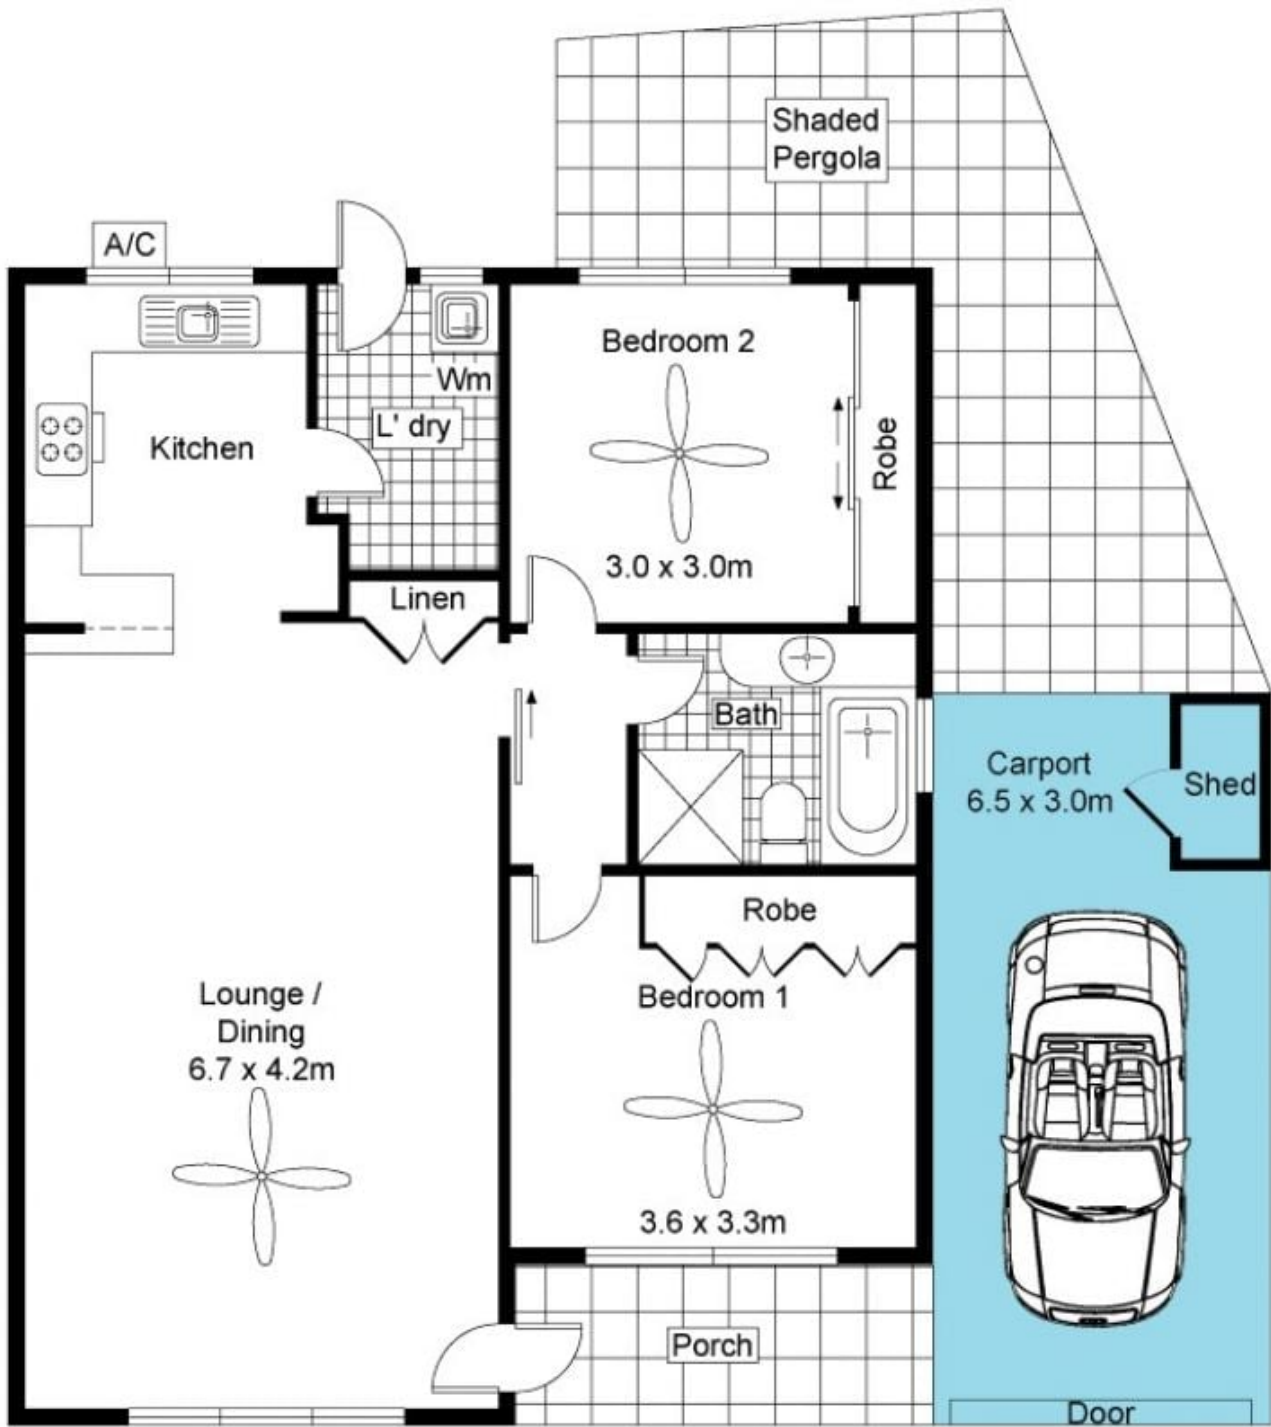

Scott McPharlin
08 8382 0029

Scale in metres. Indicative only. Dimensions are approximate. All information contained herein is gathered from sources we believe to be reliable. However we cannot guarantee its accuracy and interested persons should rely on their own enquiries.

Int : 74m²

Unit 6, 4-8 Hall Crescent, Old Noarlunga