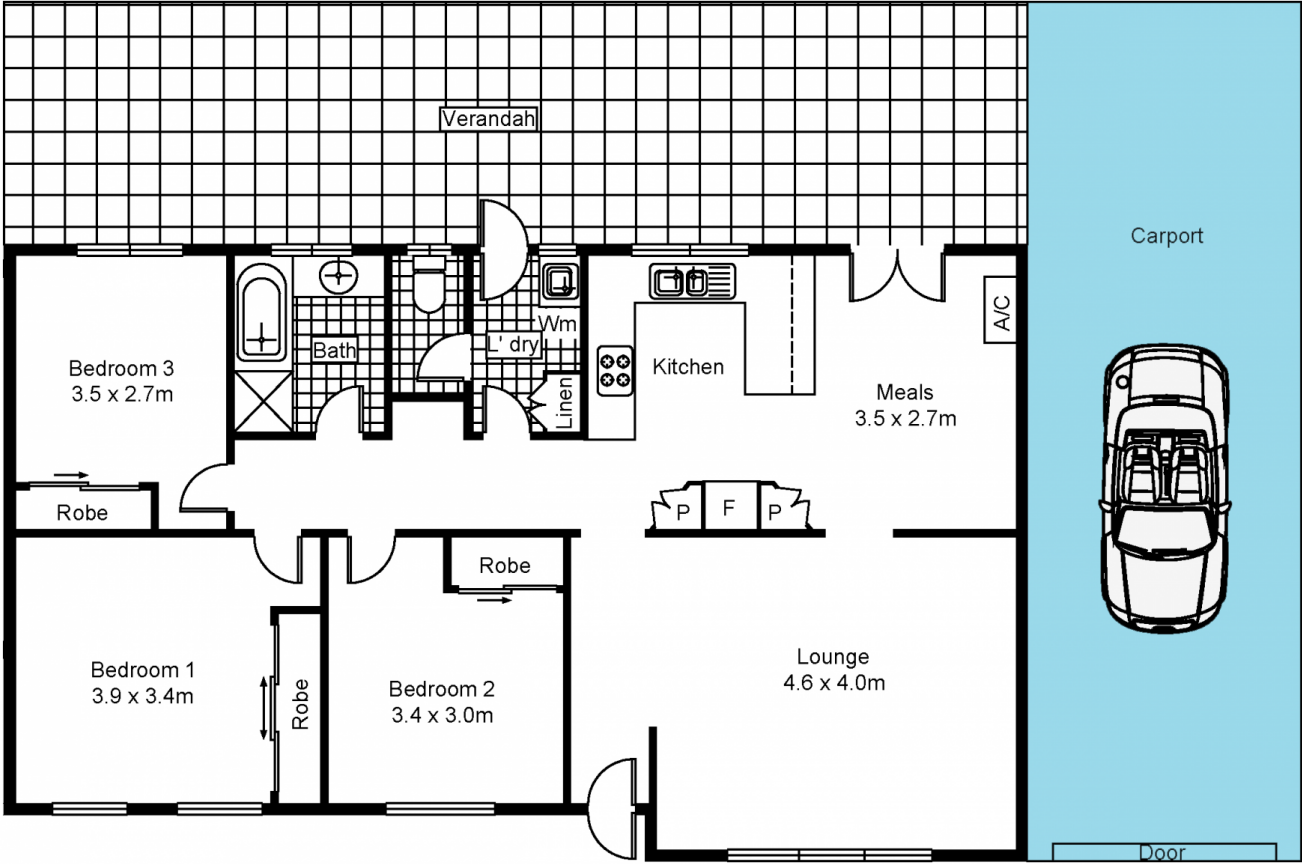

Shed
3.5 x 2.5m

Int : 92m²

111 Taylors Avenue, Morphett Vale