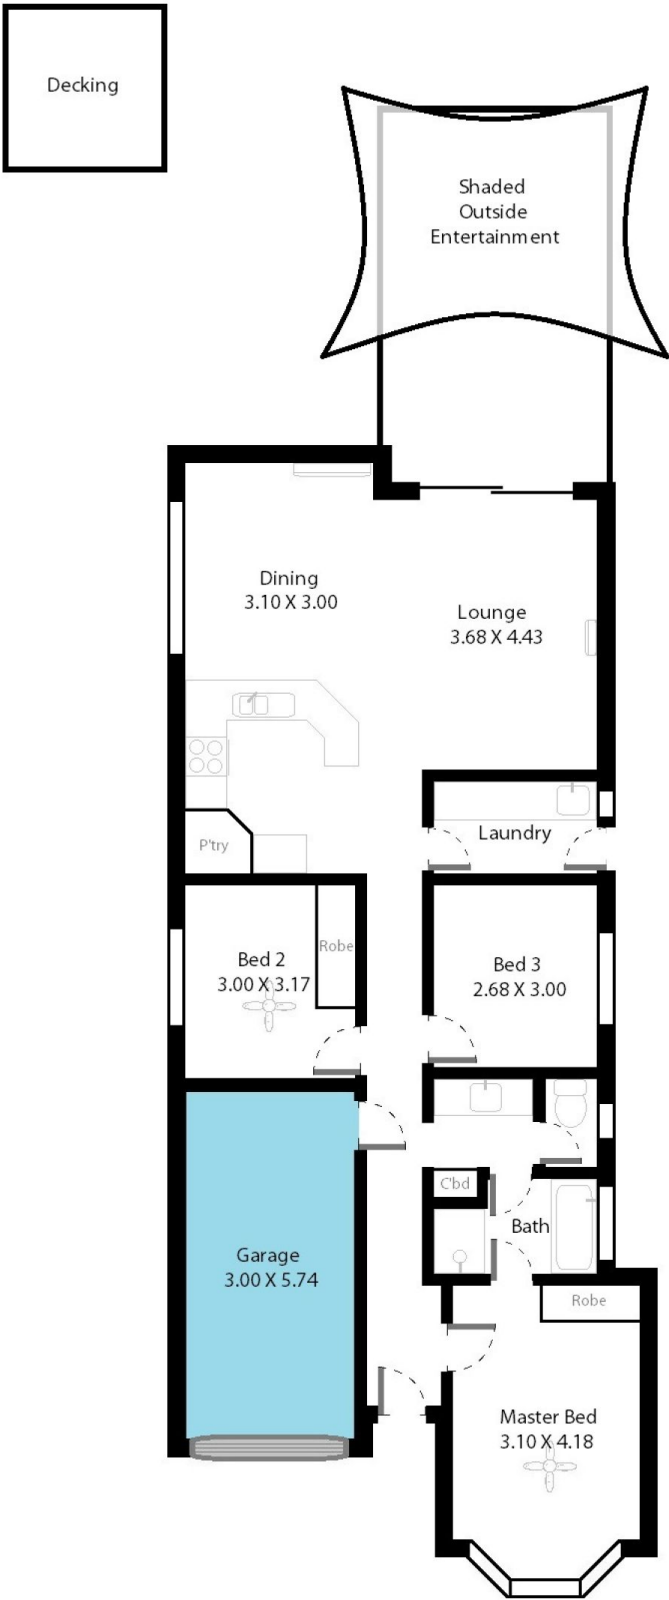

Offering three bedrooms, master with bay window and ensuite access to the renovated two way bathroom, a stunning, renovated kitchen with new stainless steel oven & dishwasher, open plan family & dining with floating timber floors & very chic modern lighting with lovely feature wall and gas log fireplace to complete the look.

The outdoor area & backyard has been wonderfully set up for relaxing & entertaining with family & friends in mind,

[For full version visit the website](https://www.magain.com.au/property/4-bloomsbury-court-woodcroft-sa/8437010)

**Type** : House  
**Building Size** : 12 sqm  
**Land Size** : 614 sqm  
**View** : <https://www.magain.com.au/property/4-bloomsbury-court-woodcroft-sa/8437010>

**Zoe Ball**  
08 8381 6000

4 Bloomsbury Court Woodcroft, South Australia.