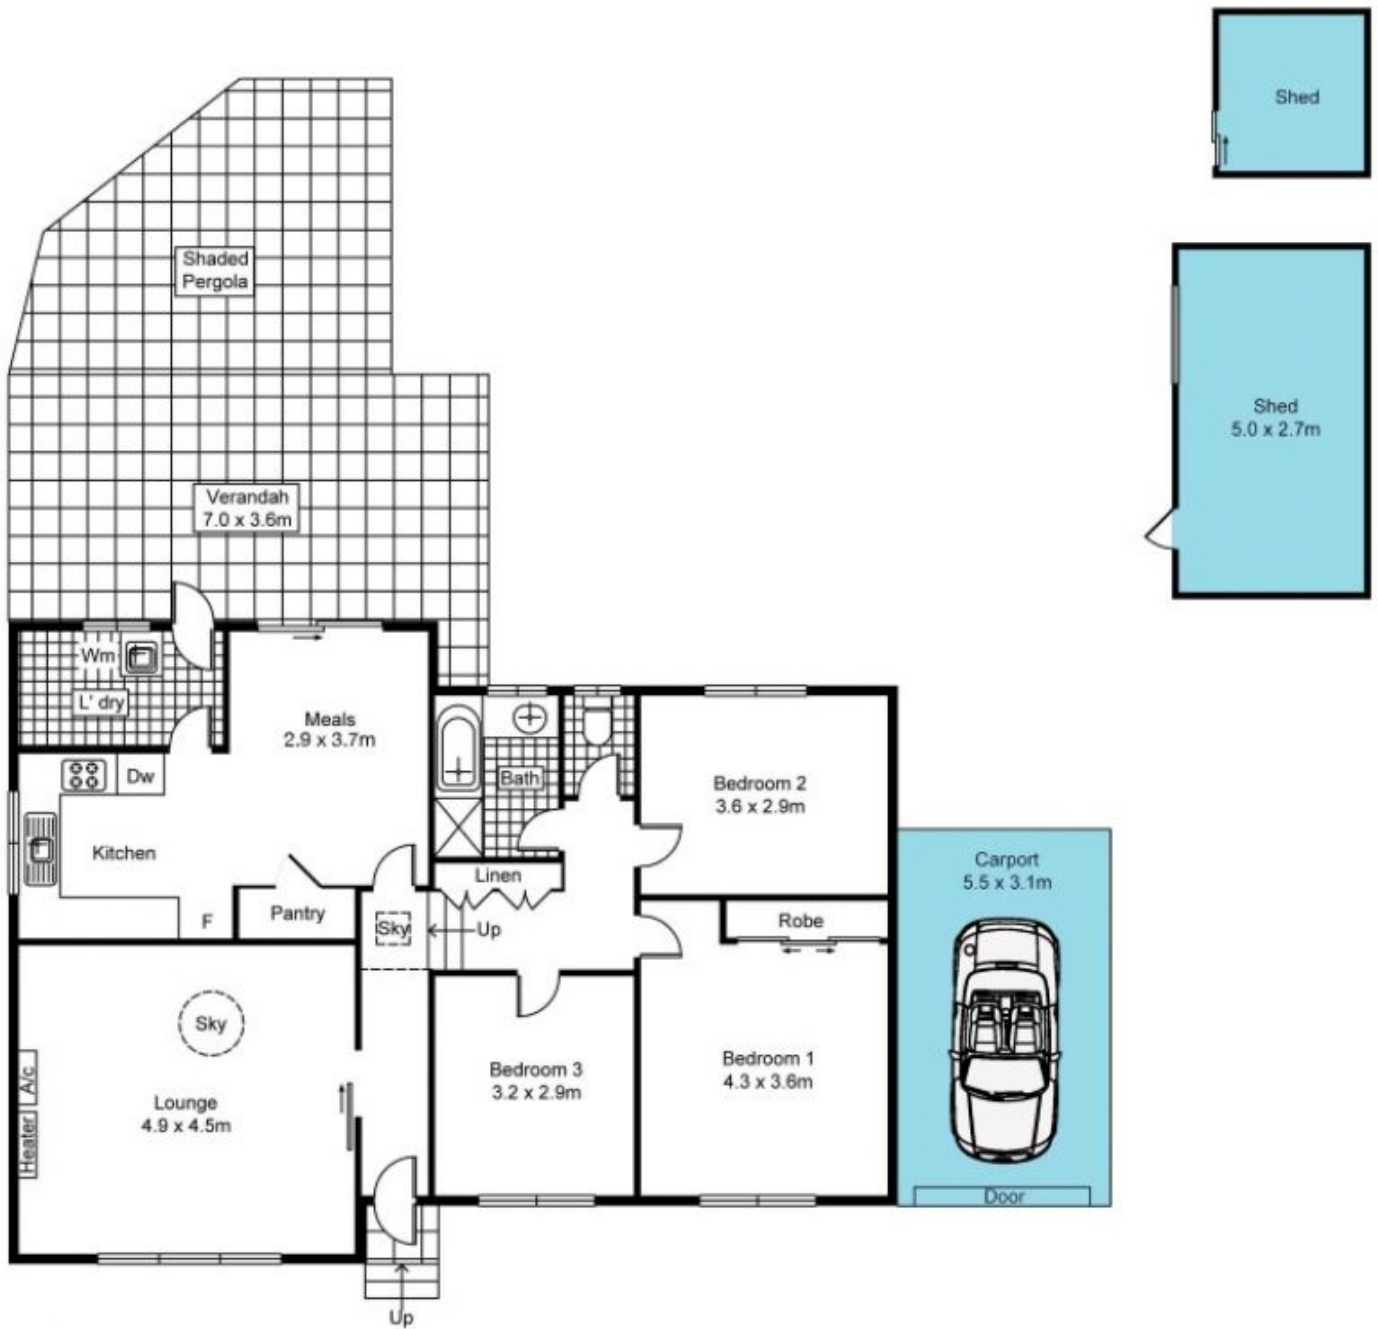

Scott McPharlin
08 8382 0029

Scale in metres. Indicative only. Dimensions are approximate. All information contained herein is gathered from sources we believe to be reliable. However we cannot guarantee its accuracy and interested persons should rely on their own enquiries.

Int : 102m²

1 Judith Crescent, Morphett Vale