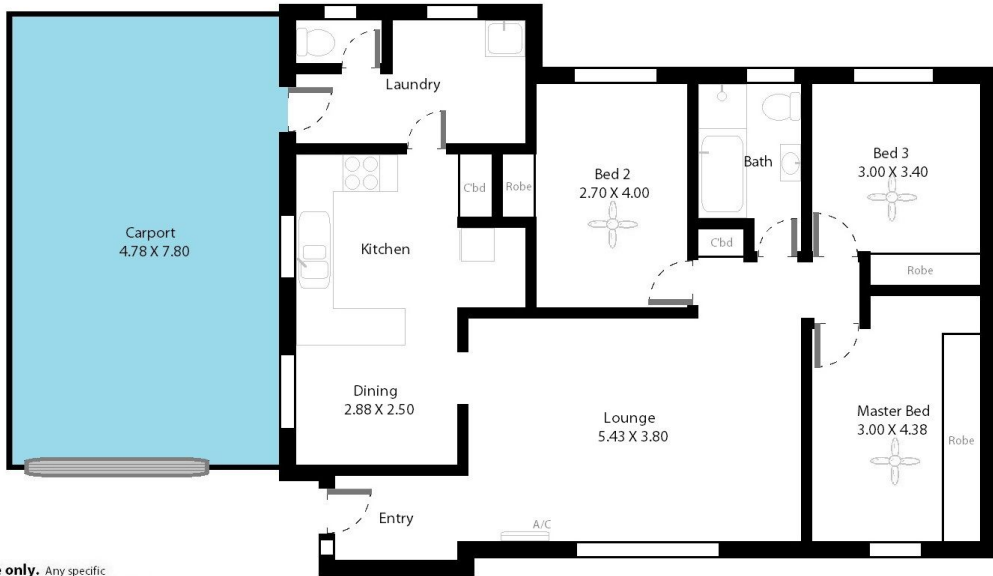

18 Oswin Court Morphett Vale, South Australia.

Picture intended as a reference only. Any specific measurements required should be obtained by an independent surveyor.