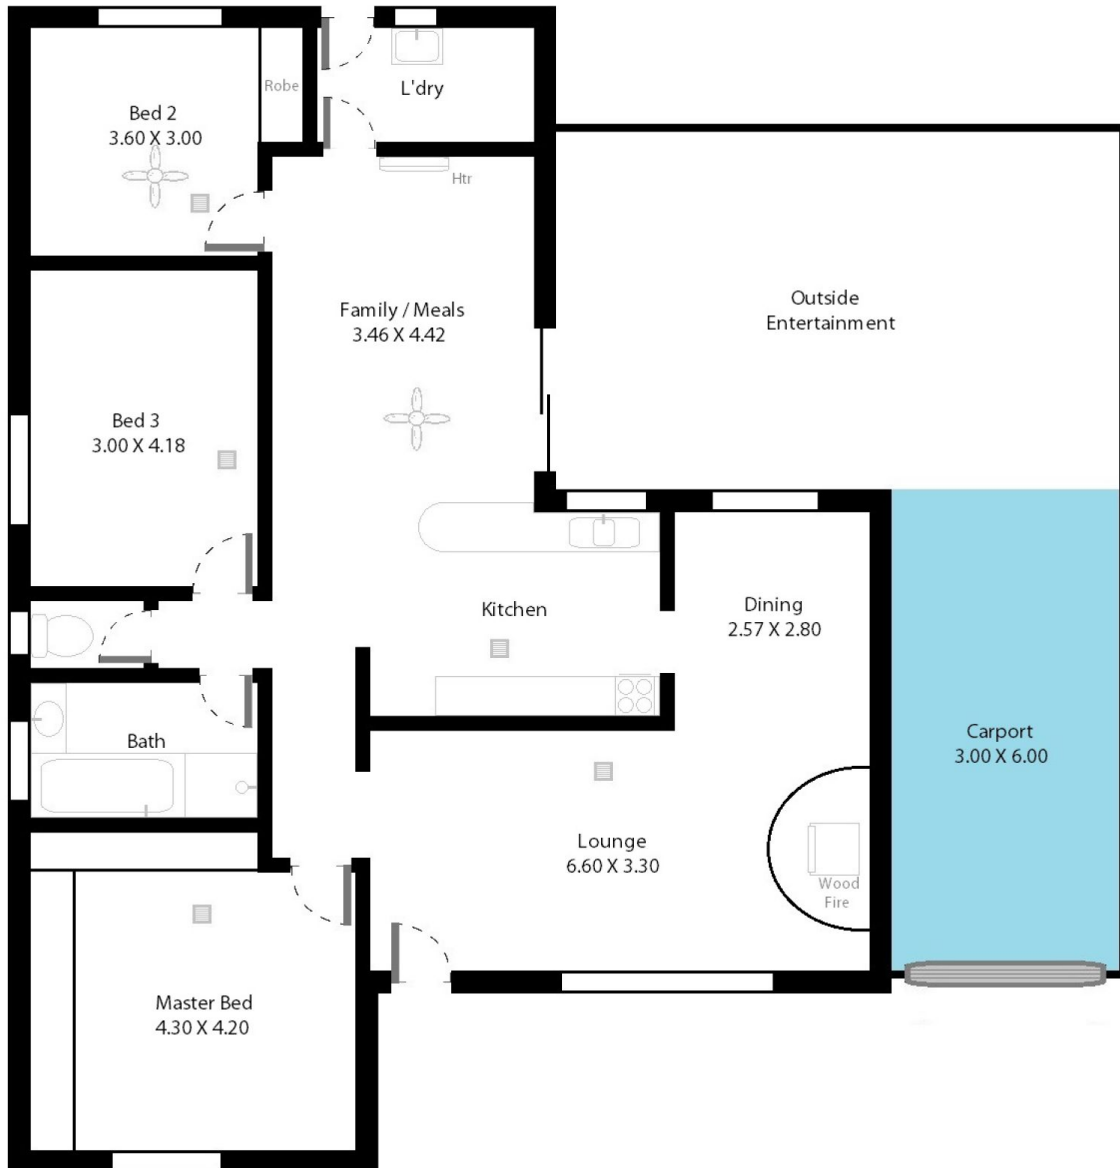

MAGAIN

3 Simpson Court MORPHETT VALE SA

3 1 1

Call Mike or Zoe for inspection details.

Right across from a park & play ground is this great value home, perfect for first home buyers or young families. With three large bedrooms, master with built in robes, ?L? shaped formal lounge & dining area to the front of the home with feature fireplace & raw brick feature wall, a second family room, kitchen with plenty of cupboard space & dishwasher provision.

Outside is a summer entertainer?s delight, with a large pitched veranda for under cover entertaining with friends & family plus a sensational in ground swimming pool complete with slate & stone edging and a very sleek looking glass pool fence. There is also a handy garden

[For full version visit the website](https://www.magain.com.au/property/3-simpson-court-morphett-vale-sa/8437070)

Type : House
Building Size : 14 sqm
Land Size : 553 sqm
View : <https://www.magain.com.au/property/3-simpson-court-morphett-vale-sa/8437070>

Zoe Ball
08 8381 6000

3 Simpson Court Morphett Vale, South Australia.

Picture intended as a reference only. Any specific measurements required should be obtained by an independent surveyor.