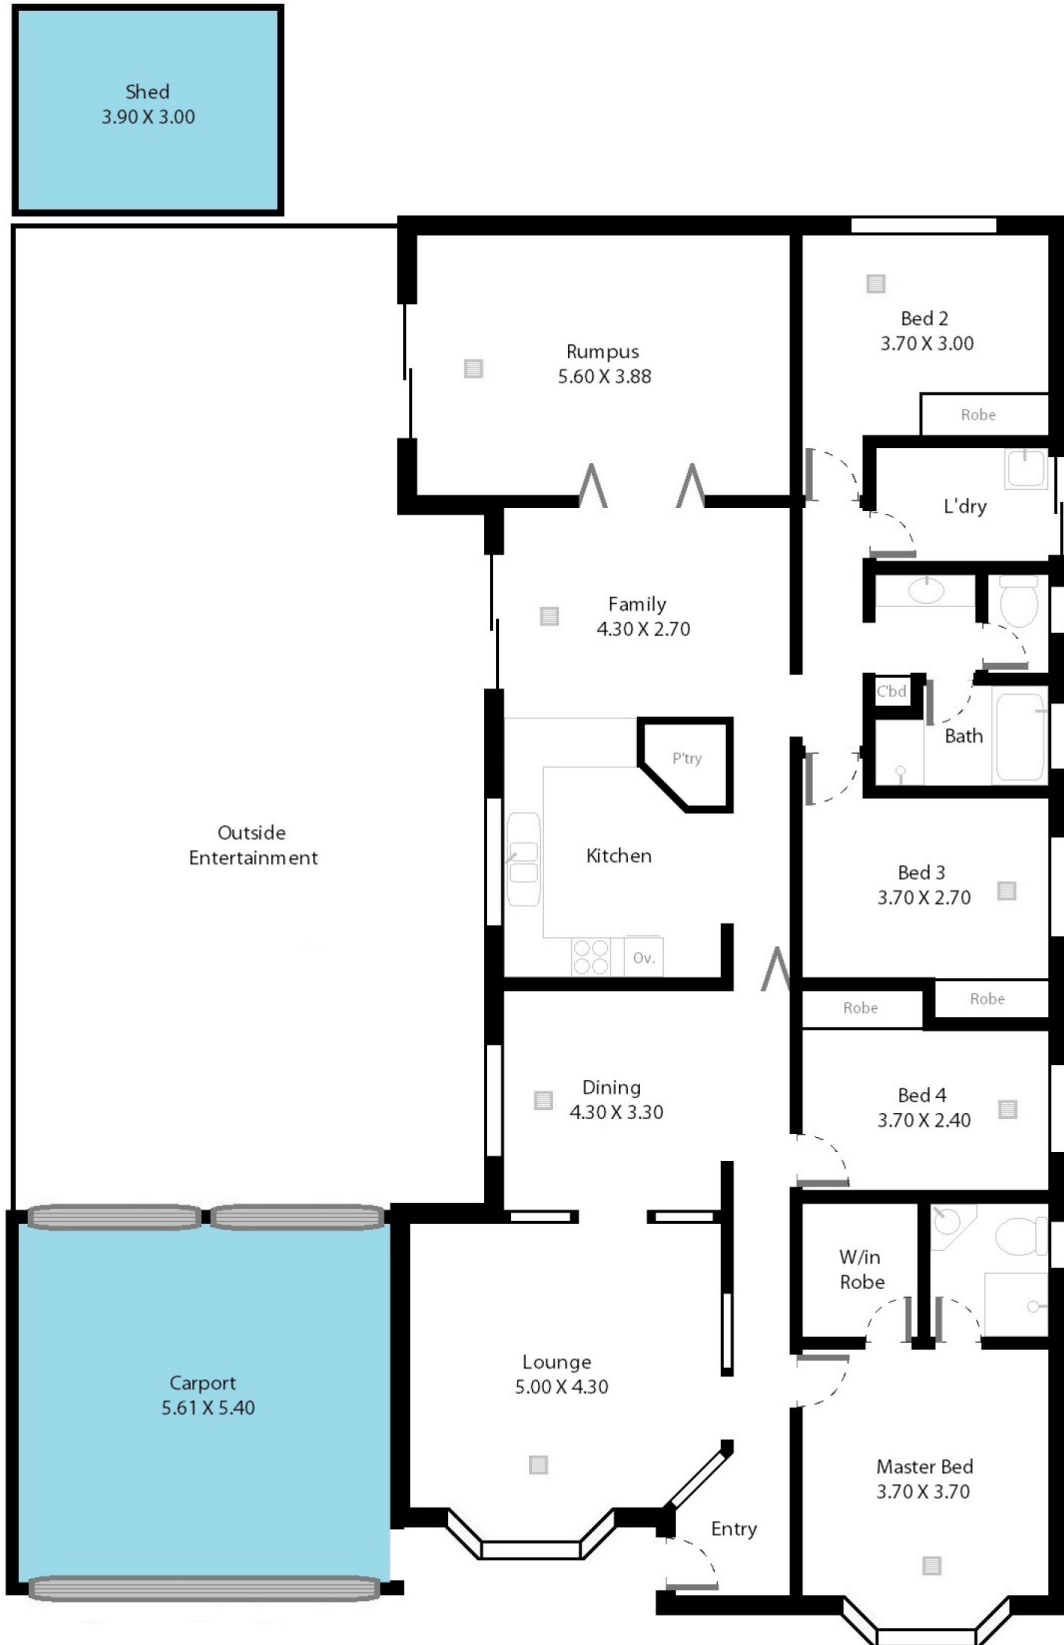

16 Buttercup Grove Morphett Vale, South Australia.

Picture intended as a reference only. Any specific measurements required should be obtained by an independent surveyor.