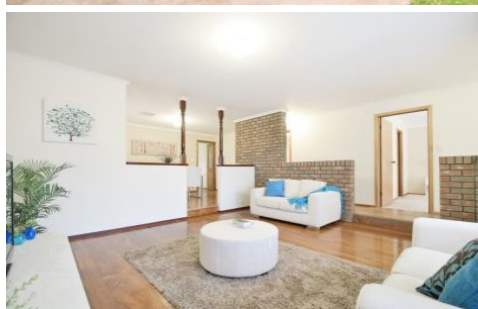

MAGAIN

16 Buttercup Grove MORPHETT VALE SA

4 2 2

Apologies-Open Inspection Cancelled For This Coming Weekend.

Contact Andrew Boswell for further details.

An attractive home set in a tightly held and attractive pocket and ideal for those scaling up and need that extra space for entertaining and living. Big on floor space, we have a large sunken front formal lounge with bay window and timber floorboards and feature brickwork and overlooked by a big formal dining area.