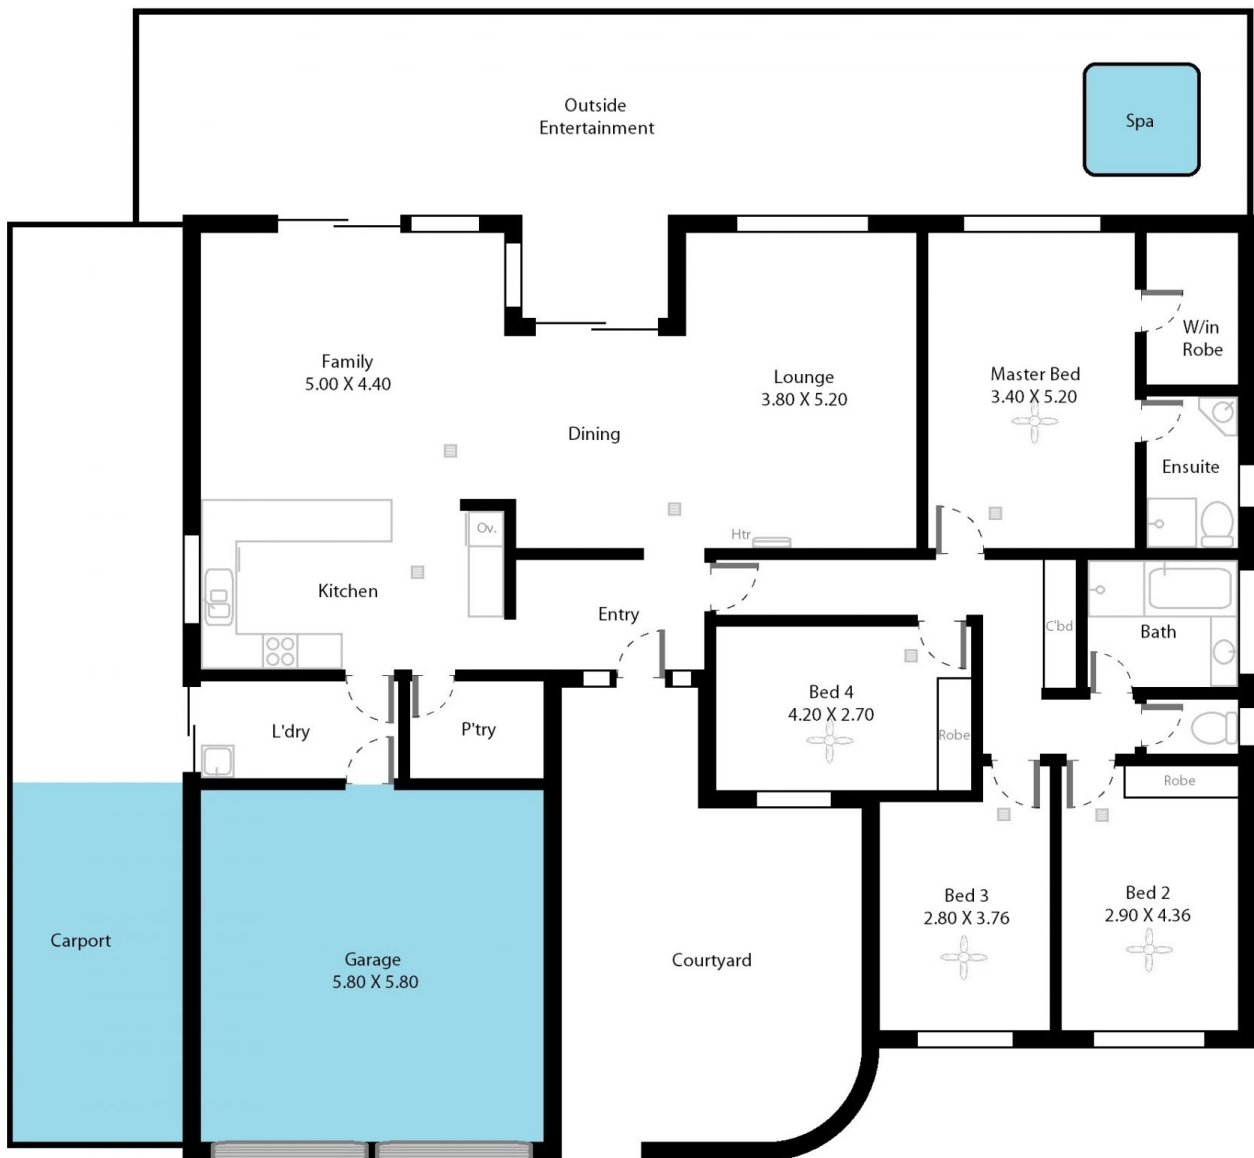

Offering four bedrooms, three with robes & master with walk in robes & ensuite, large open plan lounge & dining area flowing through to the family room, all taking advantage of the exquisite views. The stunning modern kitchen has been recently renovated and features stainless steel appliances, glass splashback, frosted glass cabinets, built in wine rack and integrated Miele dishwasher, perfect for any budding master chef to whip up a feast. The main

Type : House
Building Size : 19 sqm
Land Size : 918 sqm
View : <https://www.magain.com.au/property/16-caspian-court-woodcroft-sa/8437142>

Zoe Ball
08 8381 6000

[For full version visit the website](https://www.magain.com.au)

16 Caspian Court Woodcroft, South Australia.

Picture intended as a reference only. Any specific measurements required should be obtained by an independent surveyor.