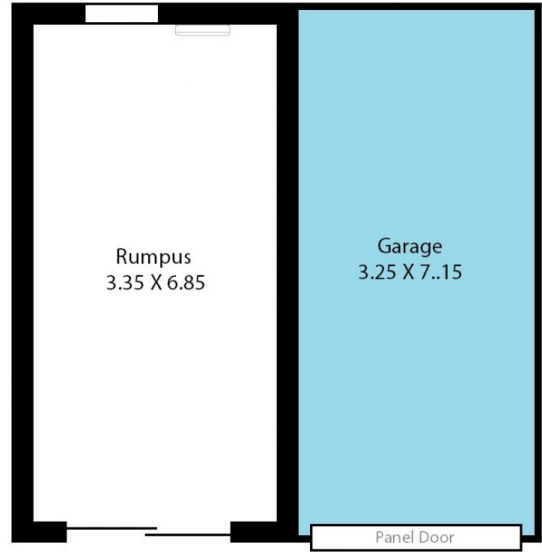

The external rumpus room with its own air conditioning unit,

[For full version visit the website](https://www.magain.com.au/property/15-panorama-crescent-reynella-sa/8437158)

Type : House
Building Size : 11 sqm
Land Size : 700 sqm
View : <https://www.magain.com.au/property/15-panorama-crescent-reynella-sa/8437158>

Zoe Ball
08 8381 6000

15 Panorama Crescent Reynella, South Australia.

Picture intended as a reference only. Any specific measurements required should be obtained by an independent surveyor.