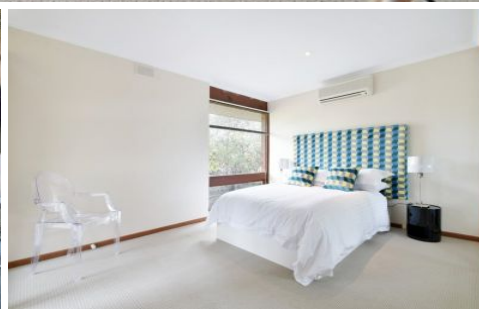

MAGAIN

12-15 Austral Terrace MORPHETTVILLE SA

2 1 1

Contact Andrew Boswell for viewing times.

Updated first floor unit in a well maintained and positioned group. Offering more than most units that compare in size, this one has big feature windows capturing scenic views of Mount Lofty and the hills. Views from your large living room and even from the perfectly positioned front balcony-ideal for the morning coffee and evening relax.

Internally we have a large open plan living area and renovated kitchen with lots of cupboard and bench space and with eat-in meals spot. Reverse cycle air conditioning and downlights and complete with brand new carpets in the living and both bedrooms. Also the unit has been completely repainted and freshened up. Just move straight in!

[For full version visit the website](https://www.magain.com.au/property/12-15-austral-terrace-morphettville-sa/8437173)

Type : Unit
Building Size : 9 sqm
View : <https://www.magain.com.au/property/12-15-austral-terrace-morphettville-sa/8437173>