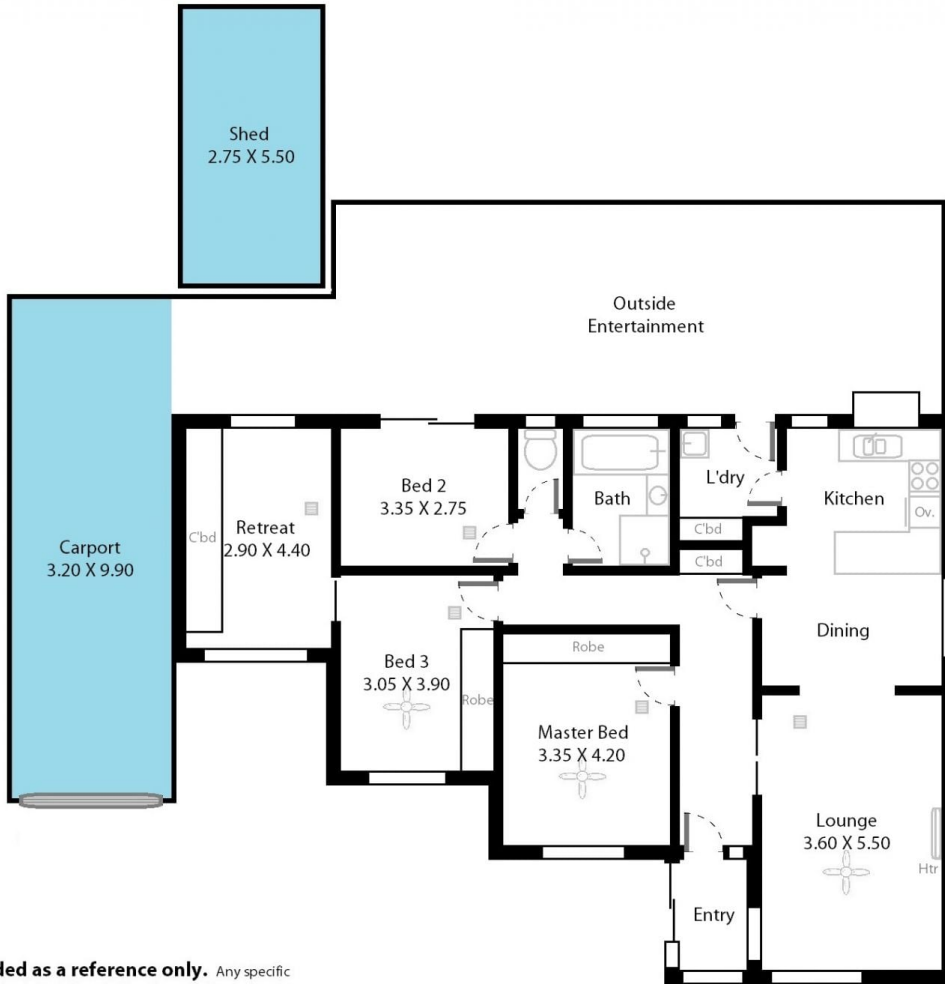

22 Ringwood Road Morphett Vale, South Australia.

Picture intended as a reference only. Any specific measurements required should be obtained by an independent surveyor.