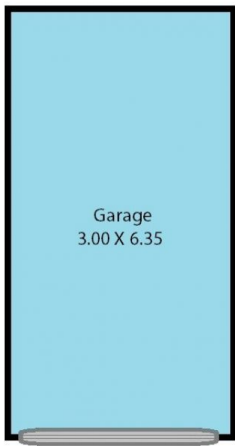

30 Muscatel Circuit Old Reynella, South Australia.

Picture intended as a reference only. Any specific measurements required should be obtained by an independent surveyor.