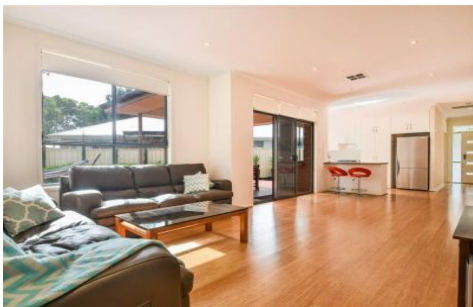

## 13 Acacia Court ABERFOYLE PARK SA

3 2 1

Please contact Mike Dobbin or Zoe Usher for inspection details. More photos & floor plan to come.

Nestled in this popular pocket of Aberfoyle Park, is this beautiful 2011 quality built Statesman home, with high end modern fixtures & fittings it is the perfect home for busy couples or young families. Close by to a list of amenities including local shops & schools, it is a great place to raise a family.

Offering three generous bedrooms plus a very handy study, with walk in robes & ensuite to the master bedroom, a large open plan living & dining area greets you to the rear of the home, with easy care floating bamboo floors throughout plus low profile roller blinds and flush down lights complete