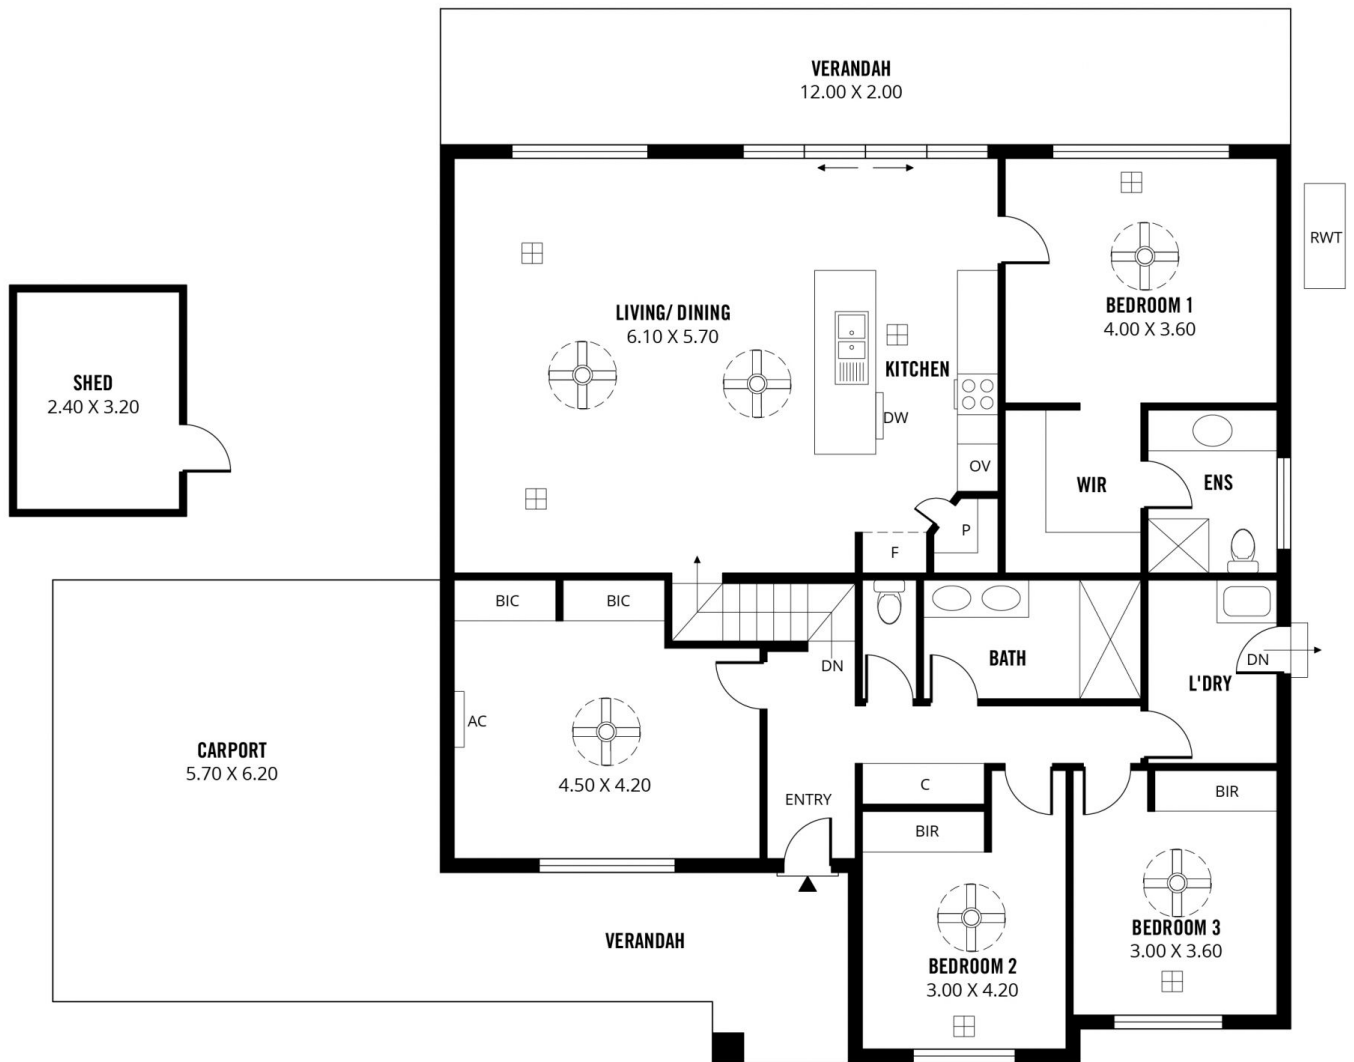

Scale in metres. This drawing is for illustration purposes only. All measurements are approximate and details intended to be relied upon should be independently verified.

Produced by **The Fotobase Group**