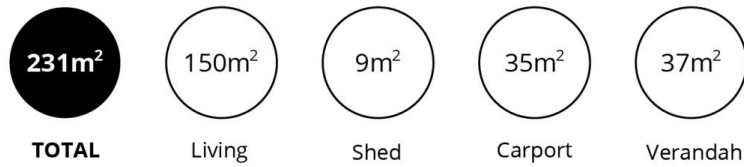

Scale in metres. This drawing is for illustration purposes only. All measurements are approximate and details intended to be relied upon should be independently verified.

Produced by **The Fotobase Group**