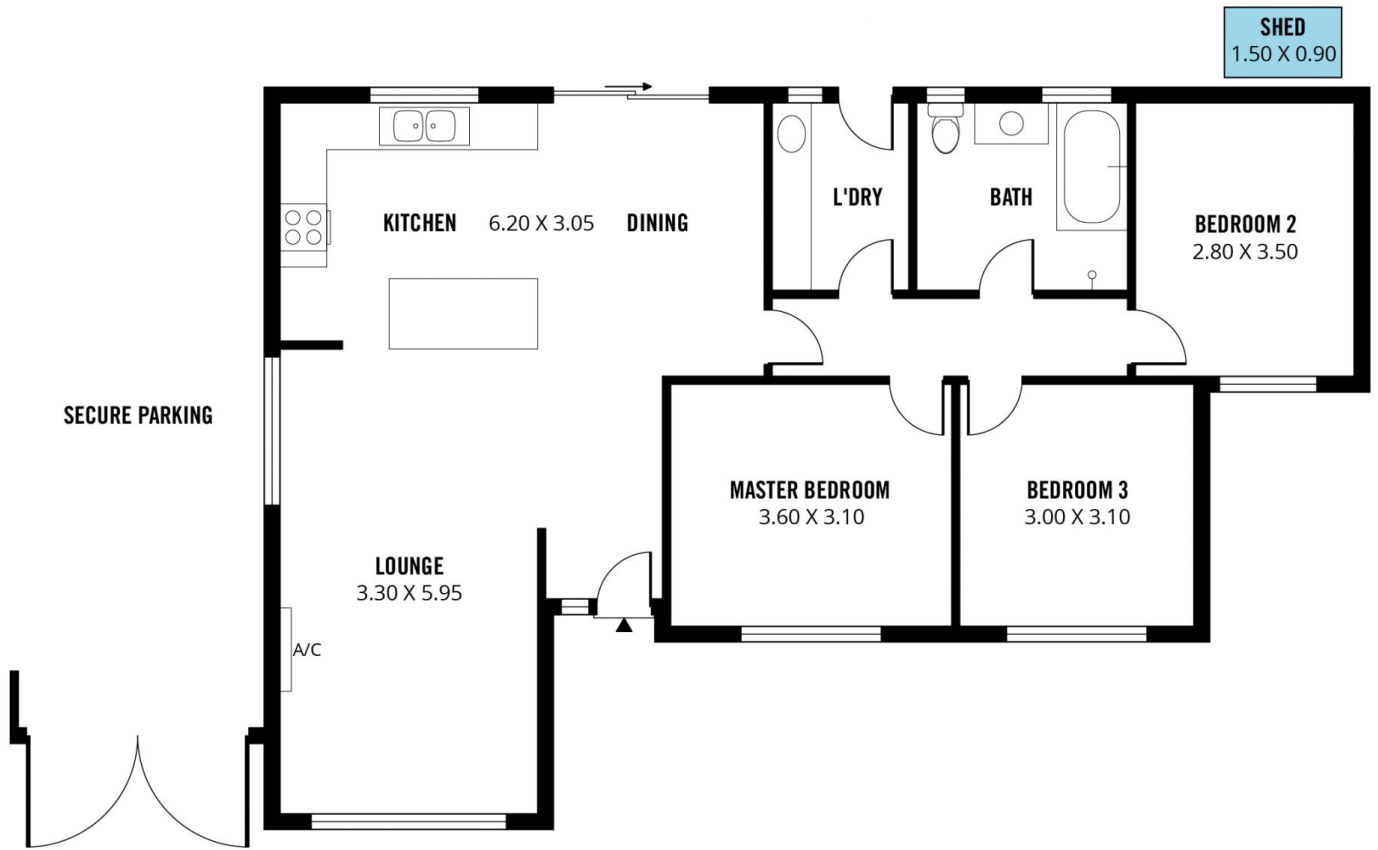

MAGAIN

11 Spruce Avenue ABERFOYLE PARK SA

3 1 2

Please contact Andrew Boswell for further details.

Fantastic starter home in a suburb really popular with families and those starting out. Large grounds of just over 700sqm approx and the house has recently been updated and renovated in all the areas that you will need done so that you can get on with other things. Some of the features of this property are;

- Renovated kitchen with island bench over looking the meals and lounge area
- Tiled flooring throughout the kitchen/lounge
- Lounge area with split system air con
- Freshly renovated bathroom
- Three carpeted bedrooms
- Blinds to windows and modern furnishings
- Renovated laundry with benchtop and cupboards

[For full version visit the website](https://www.magain.com.au/property/11-spruce-avenue-aberfoyle-park-sa/8437507)

Type : House
Building Size : 11 sqm
Land Size : 715 sqm
View : <https://www.magain.com.au/property/11-spruce-avenue-aberfoyle-park-sa/8437507>

Andrew Boswell
08 8381 6000

Scale in metres. This drawing is for illustration purposes only. All measurements are approximate and details intended to be relied upon should be independently verified.

Produced by **The Fotobase Group**