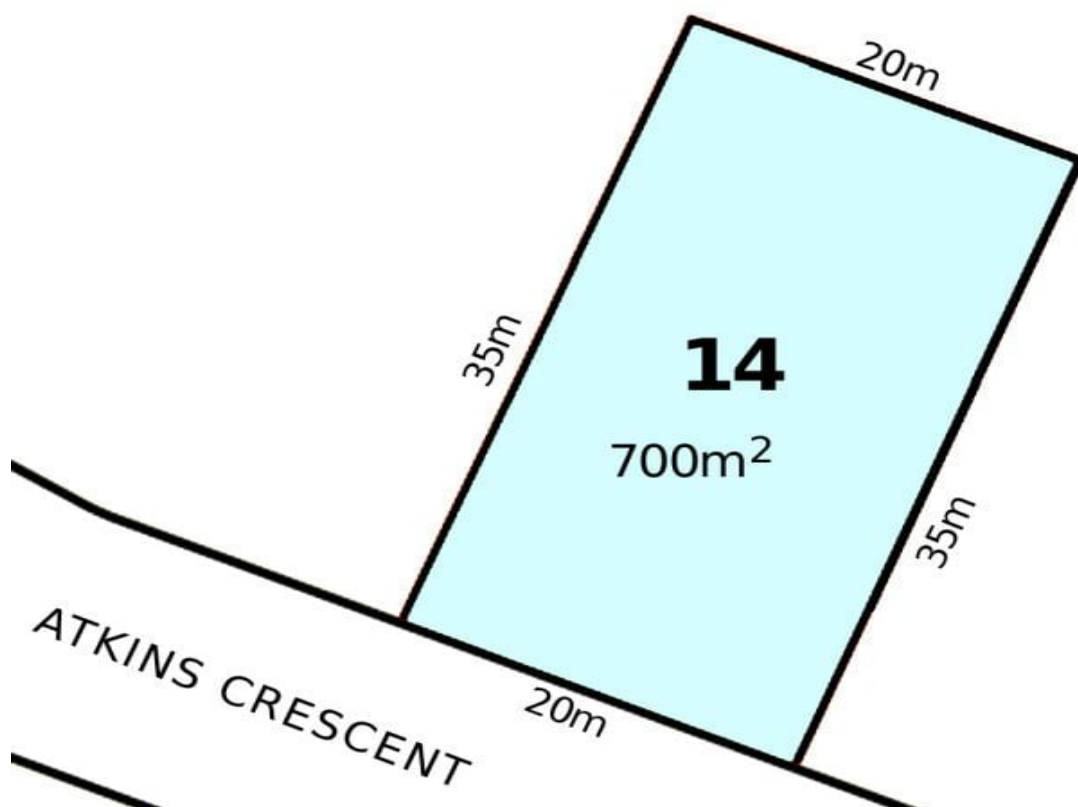

MAGAIN

14 Atkins Crescent MORPHETT VALE SA

Truly a rare find these days this vacant block in a fantastic location has been waiting 40 years for the right time to be turned into someone's dream home or development opportunity (STCC).

On the high side of the road the vacant allotment has a super wide frontage of 20 metres allows many options as most modern homes will fit easily onto this block and all services run past the land.

With possible views attainable with the right design and easy access to the southern expressway, shopping options and schools this will be a location that will enhance your lifestyle. Call Scott today for more details or for a private inspection.

Type : Land
Land Size : 701 sqm
View : <https://www.magain.com.au/property/14-atkins-crescent-morphett-vale-sa/8437639>