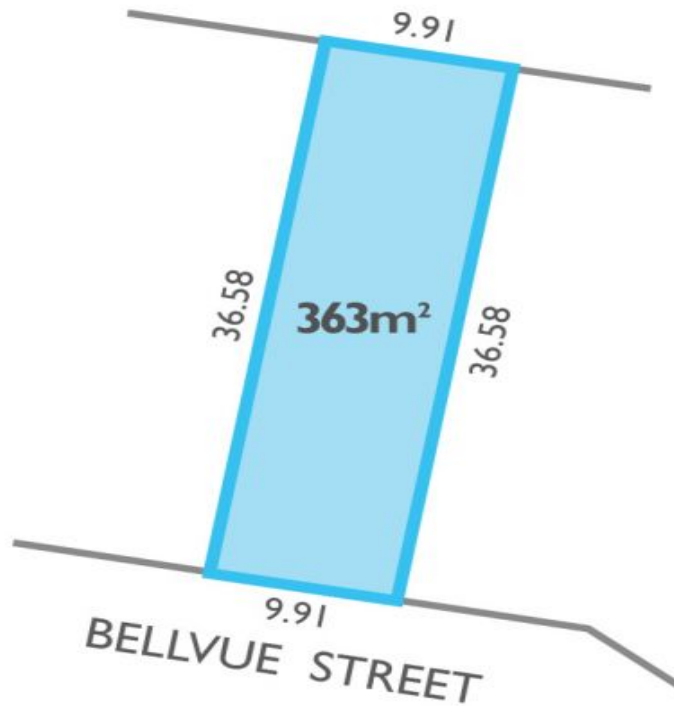

MAGAIN

8 Bellvue Street VISTA SA

Situated in this great location is this Torrens Title block with a 9.91m frontage offers the lucky new owners a great opportunity to build their new dream home. The 362sqm block is relatively flat offering a range of possibilities.

This quiet pocket is close by to Saint Agnes Recreation park with BMX track & the large Anstey Hill Recreation park with walking trails up the lookout.

With good land being harder & harder to find, don't miss

[For full version visit the website](https://www.magain.com.au/property/8-bellvue-street-vista-sa/8437642)

Type : Land
Land Size : 362 sqm
View : <https://www.magain.com.au/property/8-bellvue-street-vista-sa/8437642>