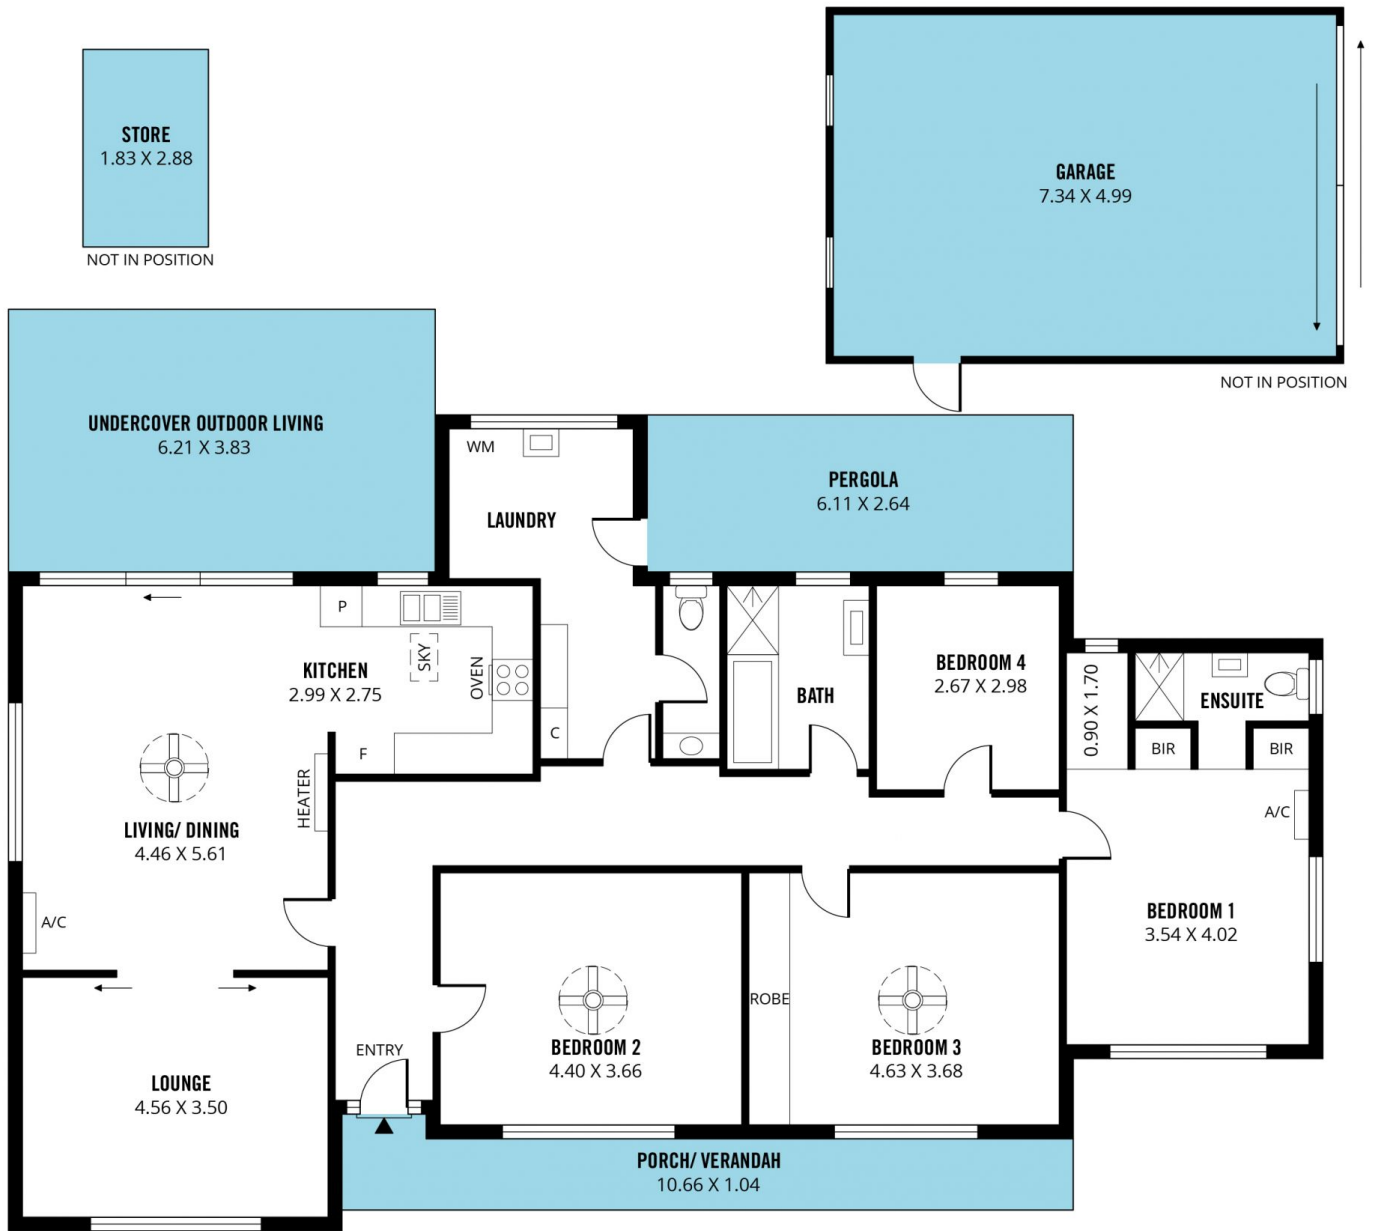

The home unfolds into two inviting living areas, a well-appointed kitchen and a dining area, creating an ideal space for both relaxation and entertaining. Offering four spacious bedrooms, the master bedroom features an

[For full version visit the website](#)

Type : House
Building Size : 163 sqm
Land Size : 840 sqm
View : <https://www.magain.com.au/property/24-laffers-crescent-reynella-sa/8437829>

Karen Heuer
08 8381 6000

Andrew Boswell
08 8381 6000

Scale in metres. This drawing is for illustration purposes only. All measurements are approximate and details intended to be relied upon should be independently verified.

Produced by **The Fotobase Group**