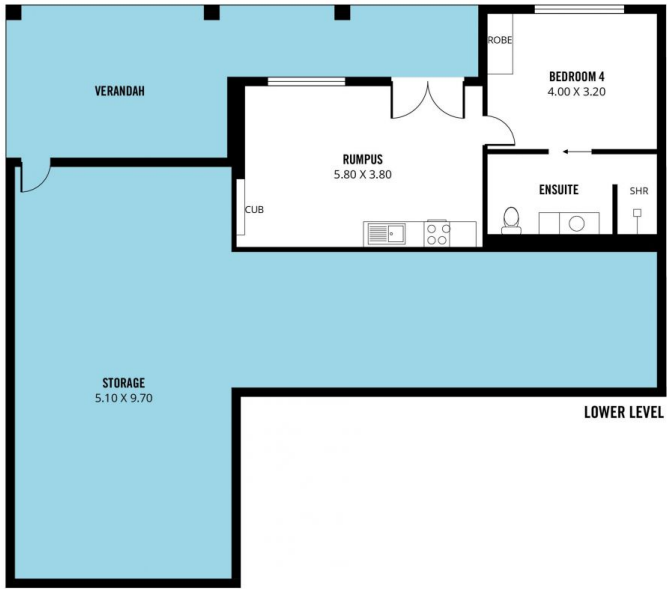

Scale in metres. This drawing is for illustration purposes only. All measurements are approximate and details intended to be relied upon should be independently verified.

Produced by The Fotobase Group