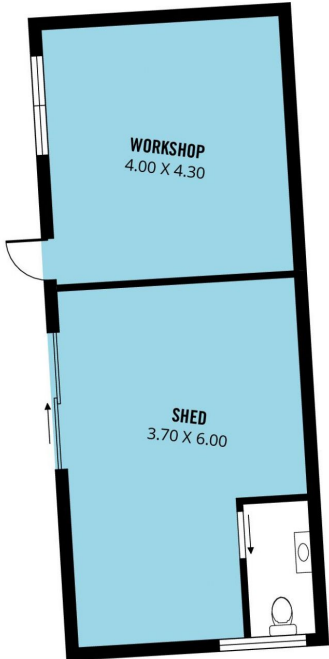

# MAGAIN

4 Beresford Avenue Christie Downs SA

3  1 

SOLD by Scott McPharlin - Magain Real Estate 0408 854 590

**Type** : House  
**Price** : \$ 480,000  
**Land Size** : 637 sqm  
**View** : <https://www.magain.com.au/property/4-beresford-avenue-christie-downs-sa/8437885>

**Scott McPharlin**  
08 8382 0029

**SHED**  
2.10 X 1.60

Scale in metres. This drawing is for illustration purposes only. All measurements are approximate and details intended to be relied upon should be independently verified.