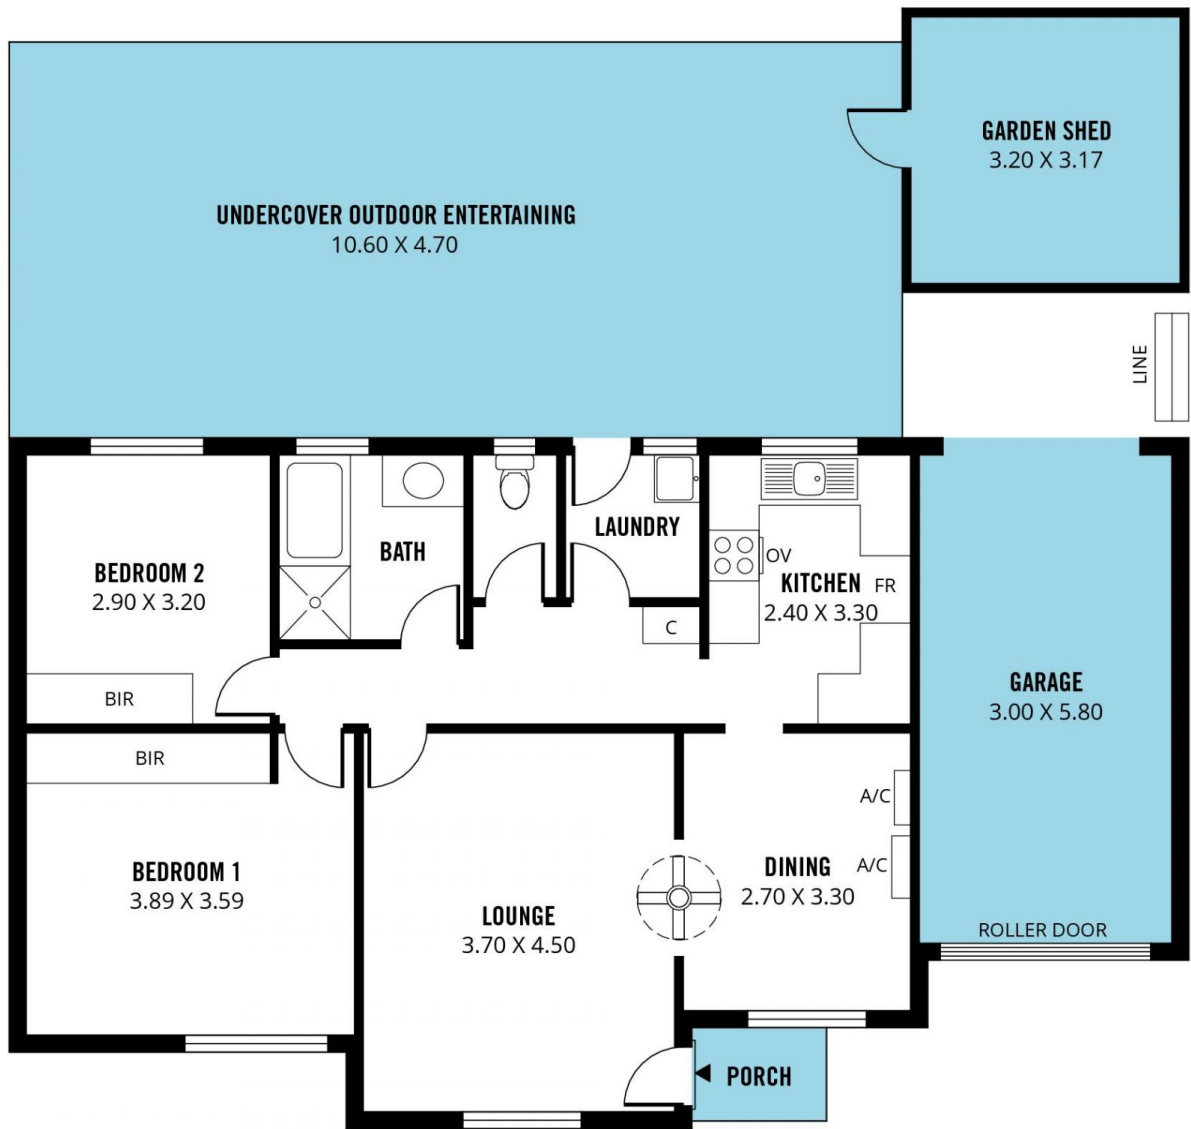

<https://www.magain.com.au>
Magain Real Estate

Shop 15, Woodcroft Market Plaza, 217 Pimpala Road W
08 8381 6000

Scale in metres. This drawing is for illustration purposes only. All measurements are approximate and details intended to be relied upon should be independently verified.