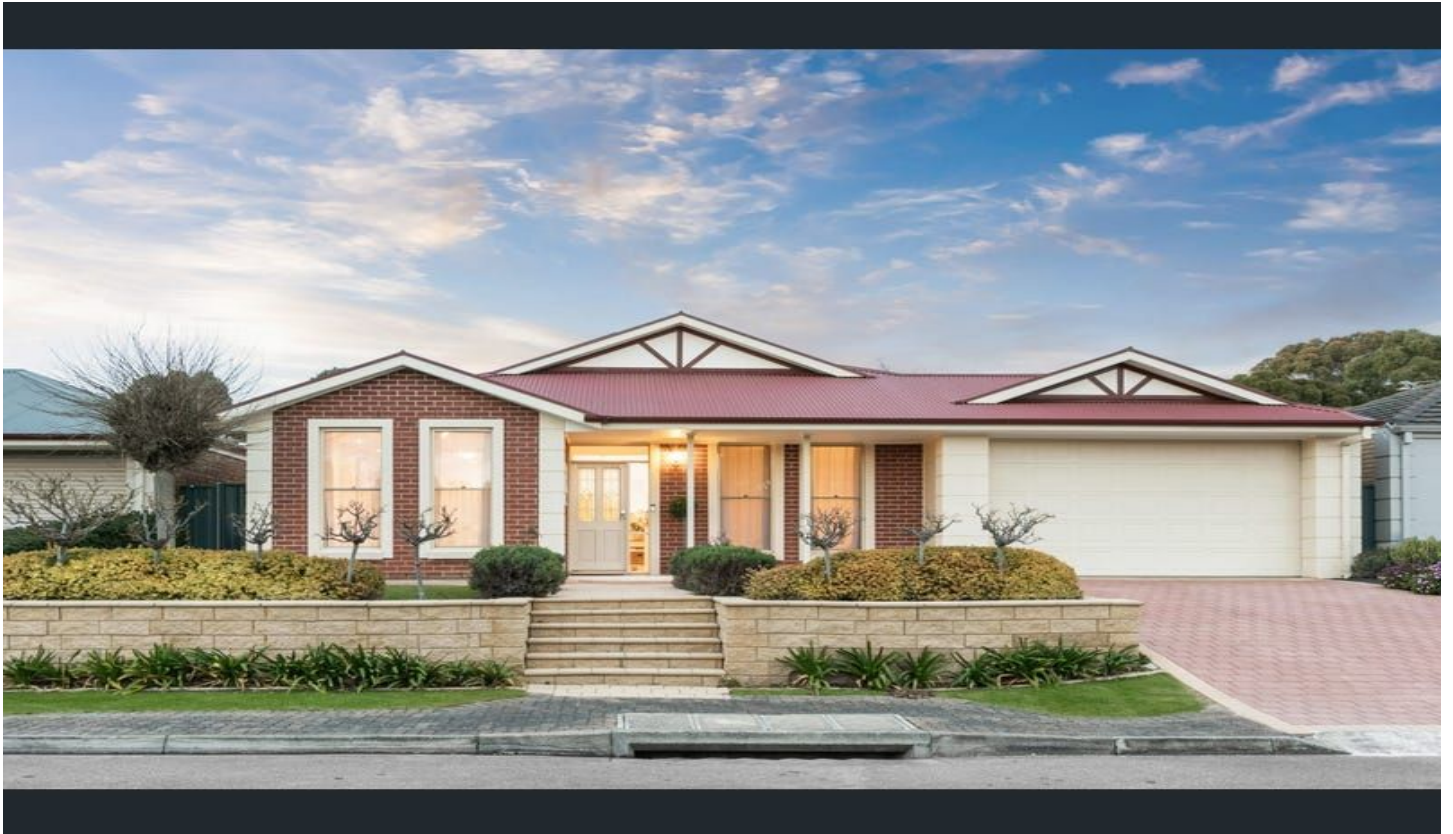

MAGAIN

23 Pinnacle Crescent Flagstaff Hill SA

Please contact Karen Heuer and Andrew Boswell from Magain Real Estate for all your property advice.

4  2  2 

Type : House
Price : \$ 1,170,000
Building Size : 251 sqm
Land Size : 595 sqm
View : <https://www.magain.com.au/property/23-pinnacle-crescent-flagstaff-hill-sa/8438216>