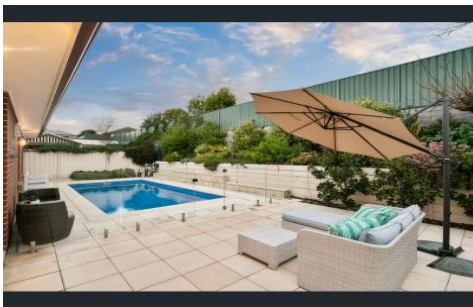

MAGAIN

23 Pinnacle Crescent Flagstaff Hill SA

Please contact Karen Heuer and Andrew Boswell from Magain Real Estate for all your property advice.

4  2  2 

Type : House
Price : \$ 1,170,000
Building Size : 251 sqm
Land Size : 595 sqm
View : <https://www.magain.com.au/property/23-pinnacle-crescent-flagstaff-hill-sa/8438216>