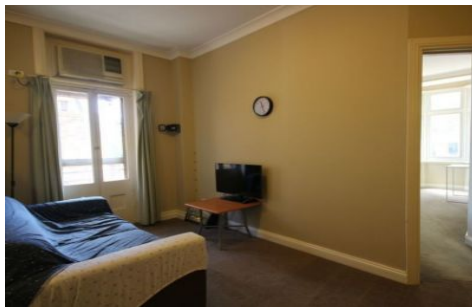

MAGAIN

2/21 Pulteney St Adelaide SA

Available from 6th March 2026

Click 'Book an Inspection Time' (at the bottom) to see currently scheduled open inspection times. Please register for any open inspections you will be attending or register your interest so that we can advise of new times/unexpected changes.

This one-bedroom city pad is located within the Mansions On Pulteney which is right at the door step to Adelaide Uni and Rundle Mall, you can't beat this for location!

Perfectly located within easy walking distance to Universities, Royal Adelaide Hospital, Art Gallery and

[For full version visit the website](#)

1 1

Type : Apartment

View : <https://www.magain.com.au/property/221-pulteney-st-adelaide-sa/8622042>

<https://www.magain.com.au>
Magain Real Estate

104 Payneham Road Stepney SA
08 8212 5899