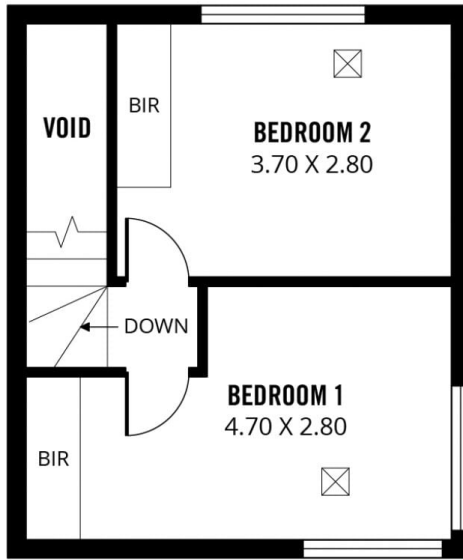

UPPER LEVEL