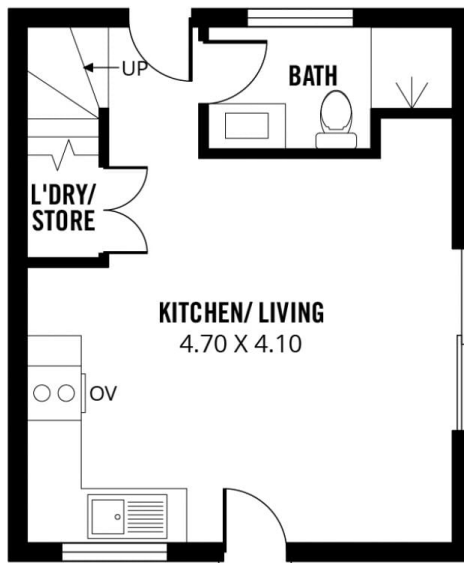

[For full version visit the website](https://www.magain.com.au)

<https://www.magain.com.au>
Magain Real Estate

104 Payneham Road Stepney SA
08 8212 5899

UPPER LEVEL

GROUND LEVEL

Scale in metres. This drawing is for illustration purposes only. All measurements are approximate and details intended to be relied upon should be independently verified. Produced by **The Fotobase Group**