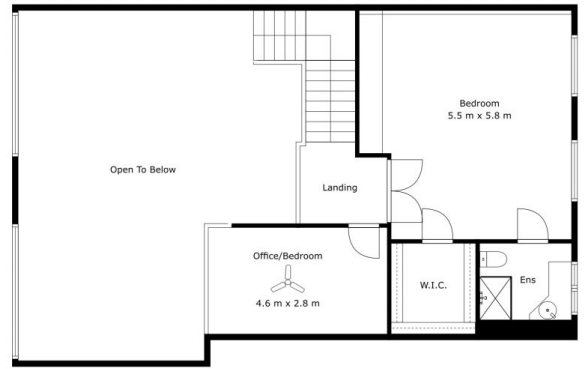

2nd Floor

Internal (inc garage)	234	SQM
External	78	SQM
Total Approx	312	SQM