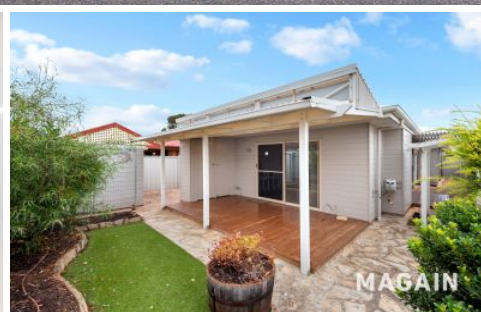

MAGAIN

29A Cameron Road Aldinga Beach SA

3  2  1 

Please contact Jemma Turner or Jacqui Wehrmann from Magain Real Estate for all your property advice.

Positioned directly across from the open green spaces of Myerhoff Park, this beautifully presented three-bedroom home delivers relaxed, low-maintenance living in a location that truly enhances everyday life.

Set on approximately 318sqm, 29A Cameron Road offers a thoughtful and practical floorplan designed for comfort and connection. From the moment you step inside, timber-look flooring and ducted reverse cycle air conditioning throughout create a welcoming, easy-care environment perfect for all seasons.

[For full version visit the website](https://www.magain.com.au/property/29-a-cameron-road-aldinga-beach-sa/8637737)

Type : House
Building Size : 121 sqm
Land Size : 318 sqm
View : <https://www.magain.com.au/property/29-a-cameron-road-aldinga-beach-sa/8637737>