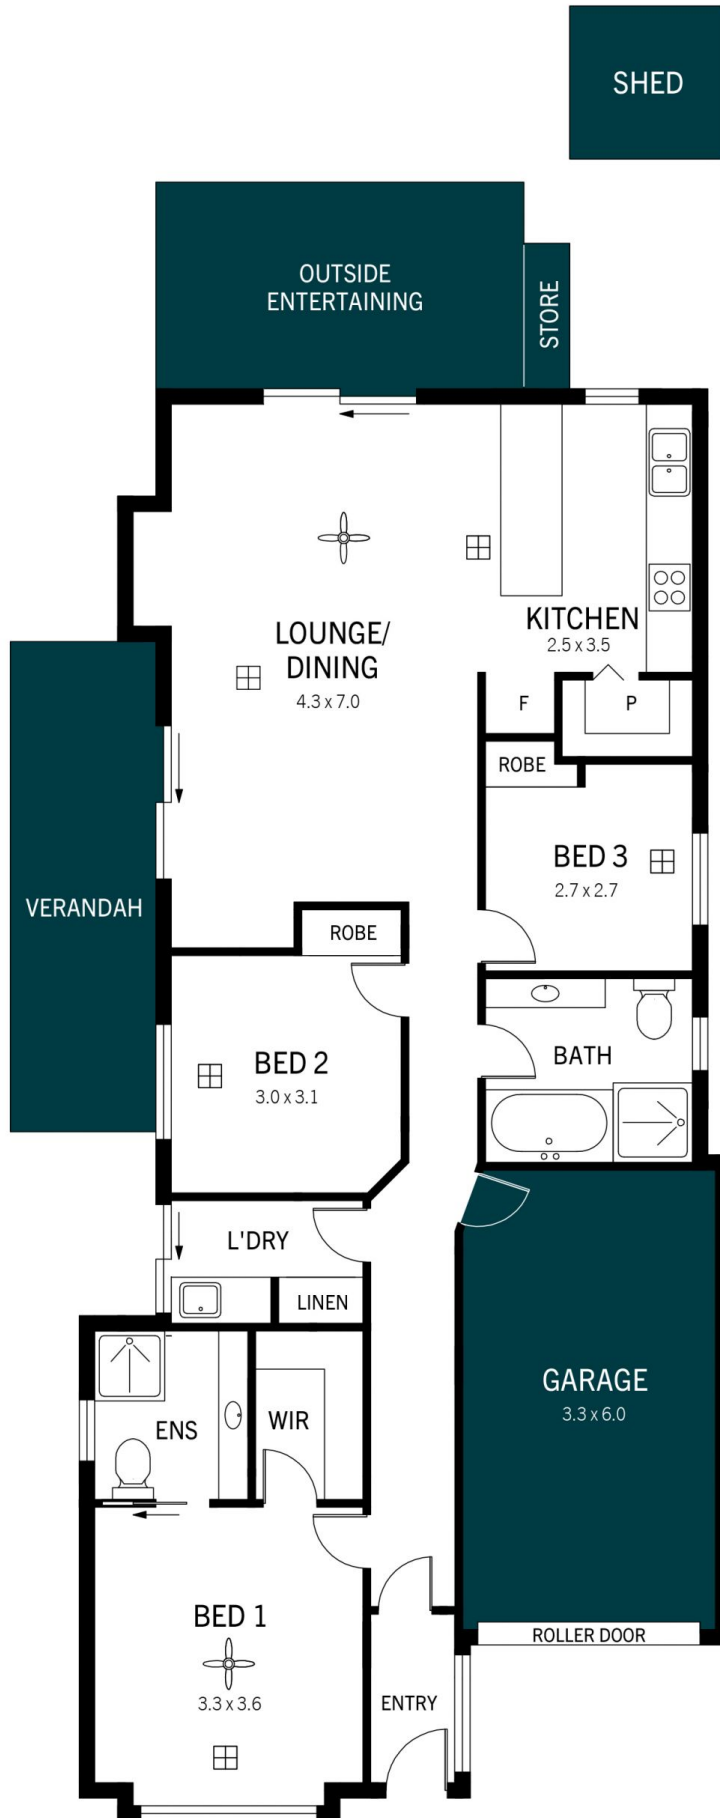

29A Cameron Road, Aldinga Beach

DISCLAIMER: Floorplan and area calculation are approximate and for illustration purposes only.

Produced by **Property Portraits**

MAGAIN