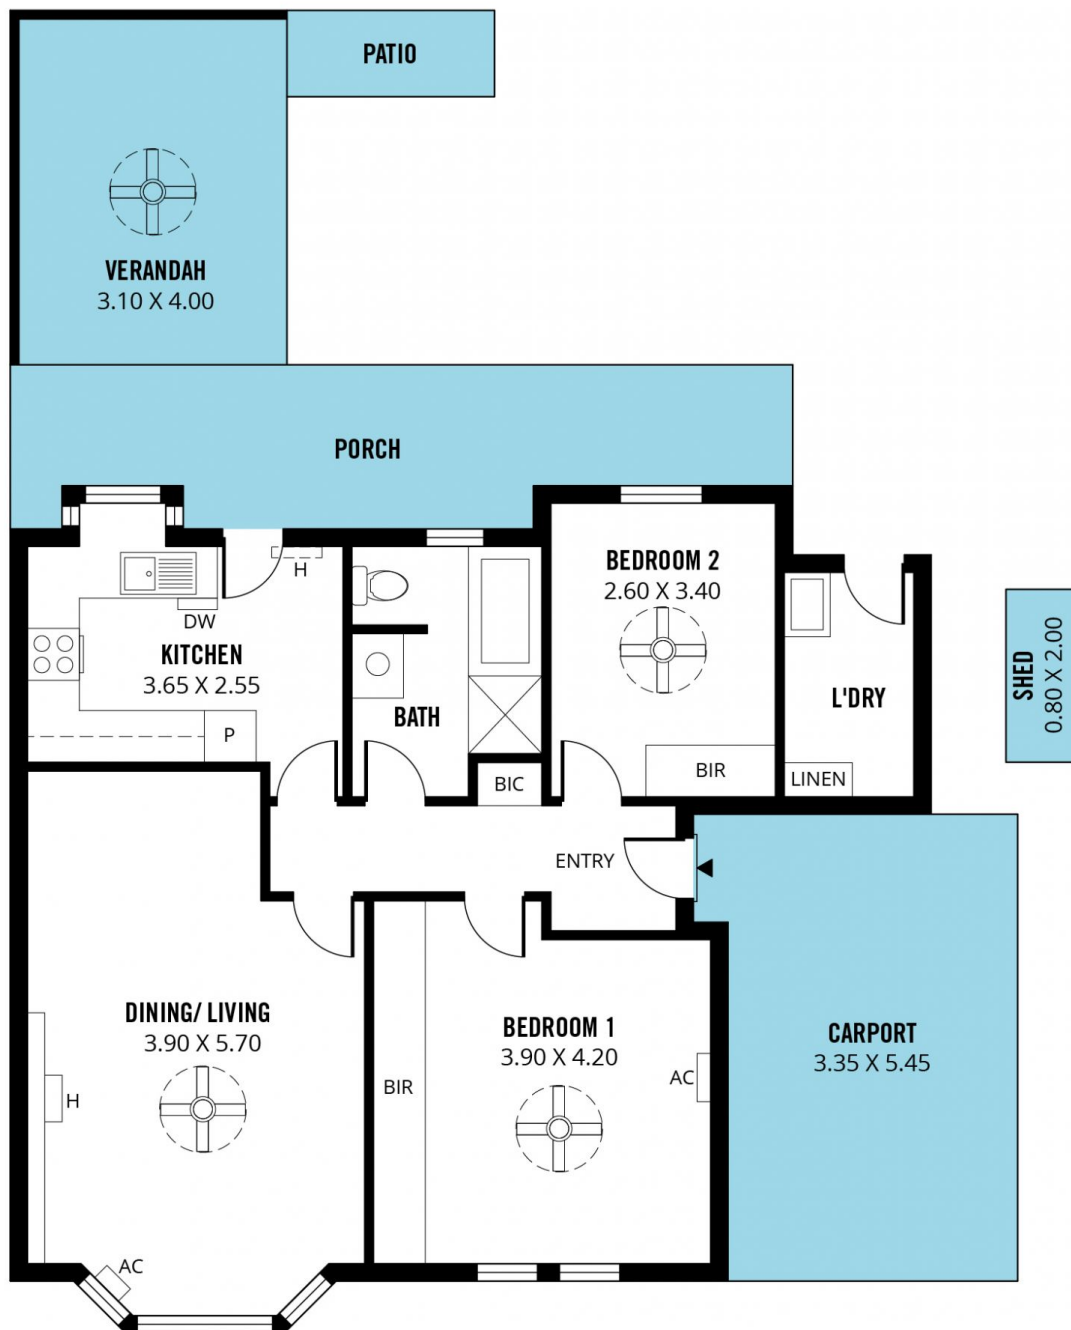

Scale in metres. This drawing is for illustration purposes only. All measurements are approximate and details intended to be relied upon should be independently verified.

Produced by **The Fotobase Group**