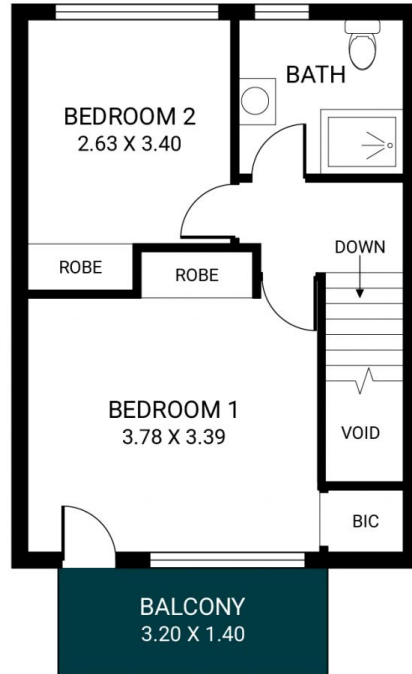

This charming and character-filled townhouse offers a unique living experience with rustic features and functional spaces throughout.

- Downstairs comprises a spacious lounge and dining area, complete with striking rustic brick interior walls and a built-in bar, perfect for entertaining or unwinding at home.

<https://www.magain.com.au>
Magain Real Estate

104 Payneham Road Stepney SA
08 8212 5899

LOWER GROUND

UPPER LEVEL

Scale in metres. This drawing is for illustration purposes only. All measurements are approximate and details intended to be relied upon should be independently verified.