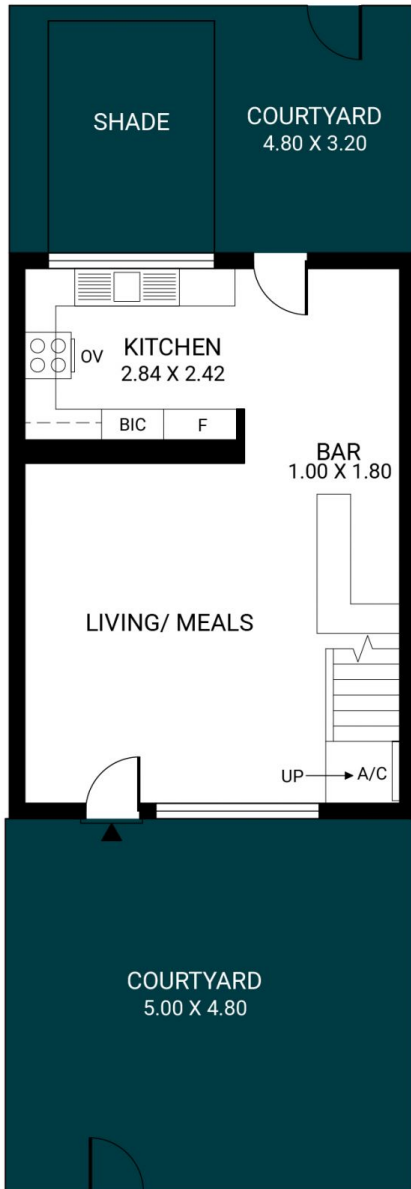

This charming and character-filled townhouse offers a unique living experience with rustic features and functional spaces throughout.

- Downstairs comprises a spacious lounge and dining area, complete with striking rustic brick interior walls and a built-in bar, perfect for entertaining or unwinding at home.

Type : Townhouse

Price : \$ 540 per week

View : <https://www.magain.com.au/property/1256-portrush-rd-beulah-park-sa/8669644>

Alexia Giurelli
0420 745 466

[For full version visit the website](https://www.magain.com.au)

<https://www.magain.com.au>
Magain Real Estate

104 Payneham Road Stepney SA
08 8212 5899

LOWER GROUND

UPPER LEVEL

Scale in metres. This drawing is for illustration purposes only. All measurements are approximate and details intended to be relied upon should be independently verified.