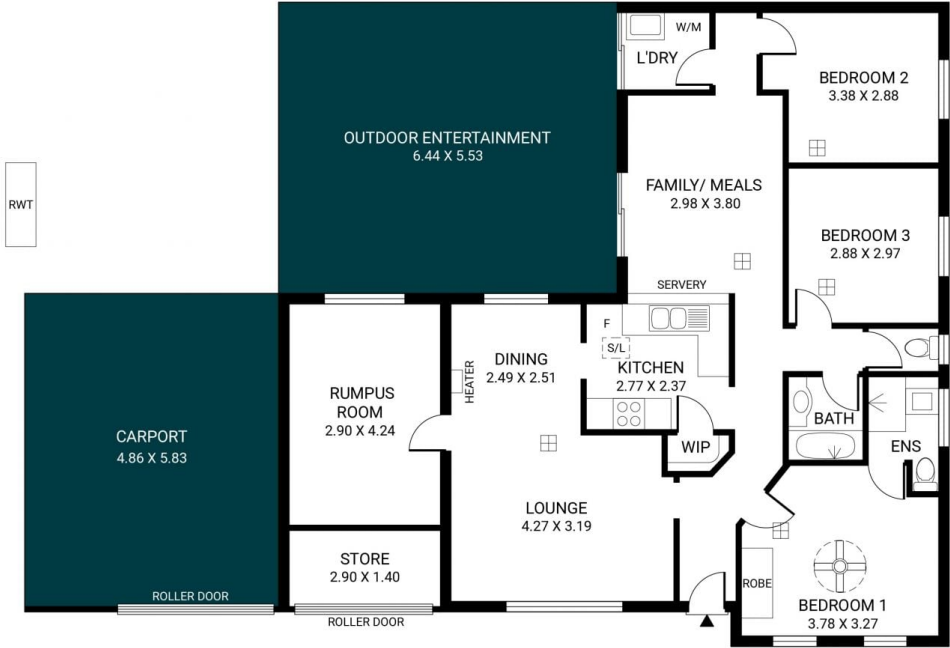

Step inside and you're greeted by a generous L-shaped lounge and dining area, complete with a gas heater, creating a warm and comfortable space to relax or entertain. The layout flows through to a central kitchen, perfectly positioned to overlook a secondary family/meals area, making everyday living practical and connected.

The kitchen offers ample storage and functionality,

[For full version visit the website](https://www.magain.com.au)

Type : House
Price : \$650k - \$700k
Building Size : 107 sqm
Land Size : 600 sqm
View : <https://www.magain.com.au/property/426-states-road-morphett-vale-sa/8685163>

Danielle Comer
08 8322 6111

Scale in metres. This drawing is for illustration purposes only. All measurements are approximate and details intended to be relied upon should be independently verified.

Produced by **The Fotobase Group**