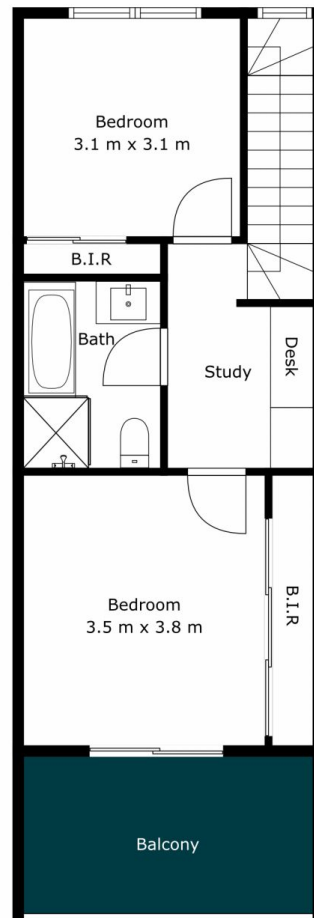

1st Floor

Internal (inc garage)	115	SQM
External	10	SQM
Total Approx	125	SQM