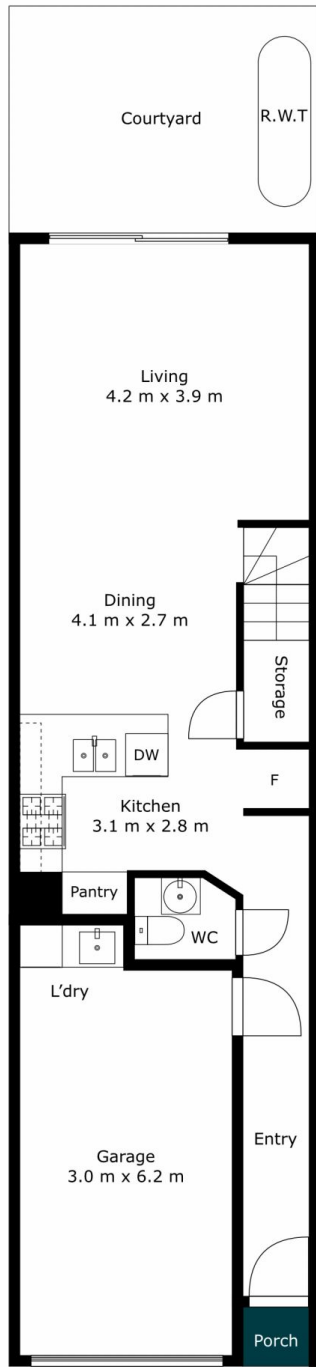

Basement 1

Internal (inc garage)	115	SQM
External	10	SQM
Total Approx	125	SQM