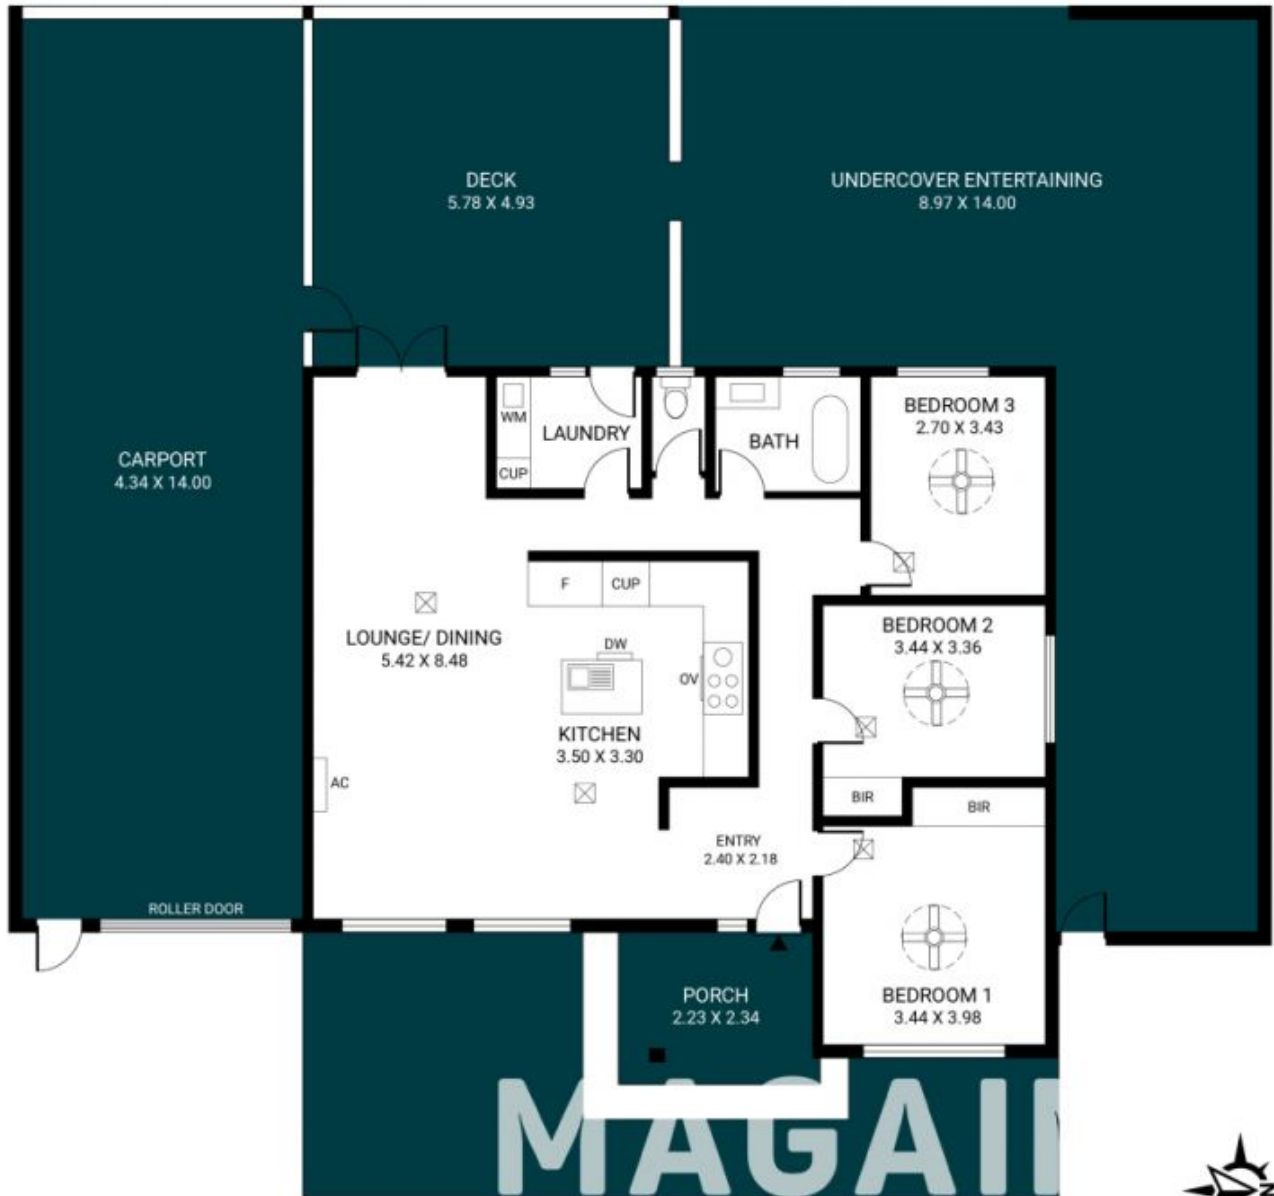

From the moment you step inside, you are welcomed by a warm and inviting atmosphere, with a thoughtfully designed layout that caters effortlessly to modern family living. Offering three well-proportioned bedrooms, the home provides comfortable accommodation for the whole family, with the added comfort of ceiling fans installed in all bedrooms for year-round climate control. The centrally located bathroom is both practical and conveniently positioned to service the home with ease.

**Andrew Robey**  
08 8366 2292

(NOT IN POSITION)

(NOT IN POSITION)

Scale in metres. This drawing is for illustration purposes only. All measurements are approximate and details intended to be relied upon should be independently verified.