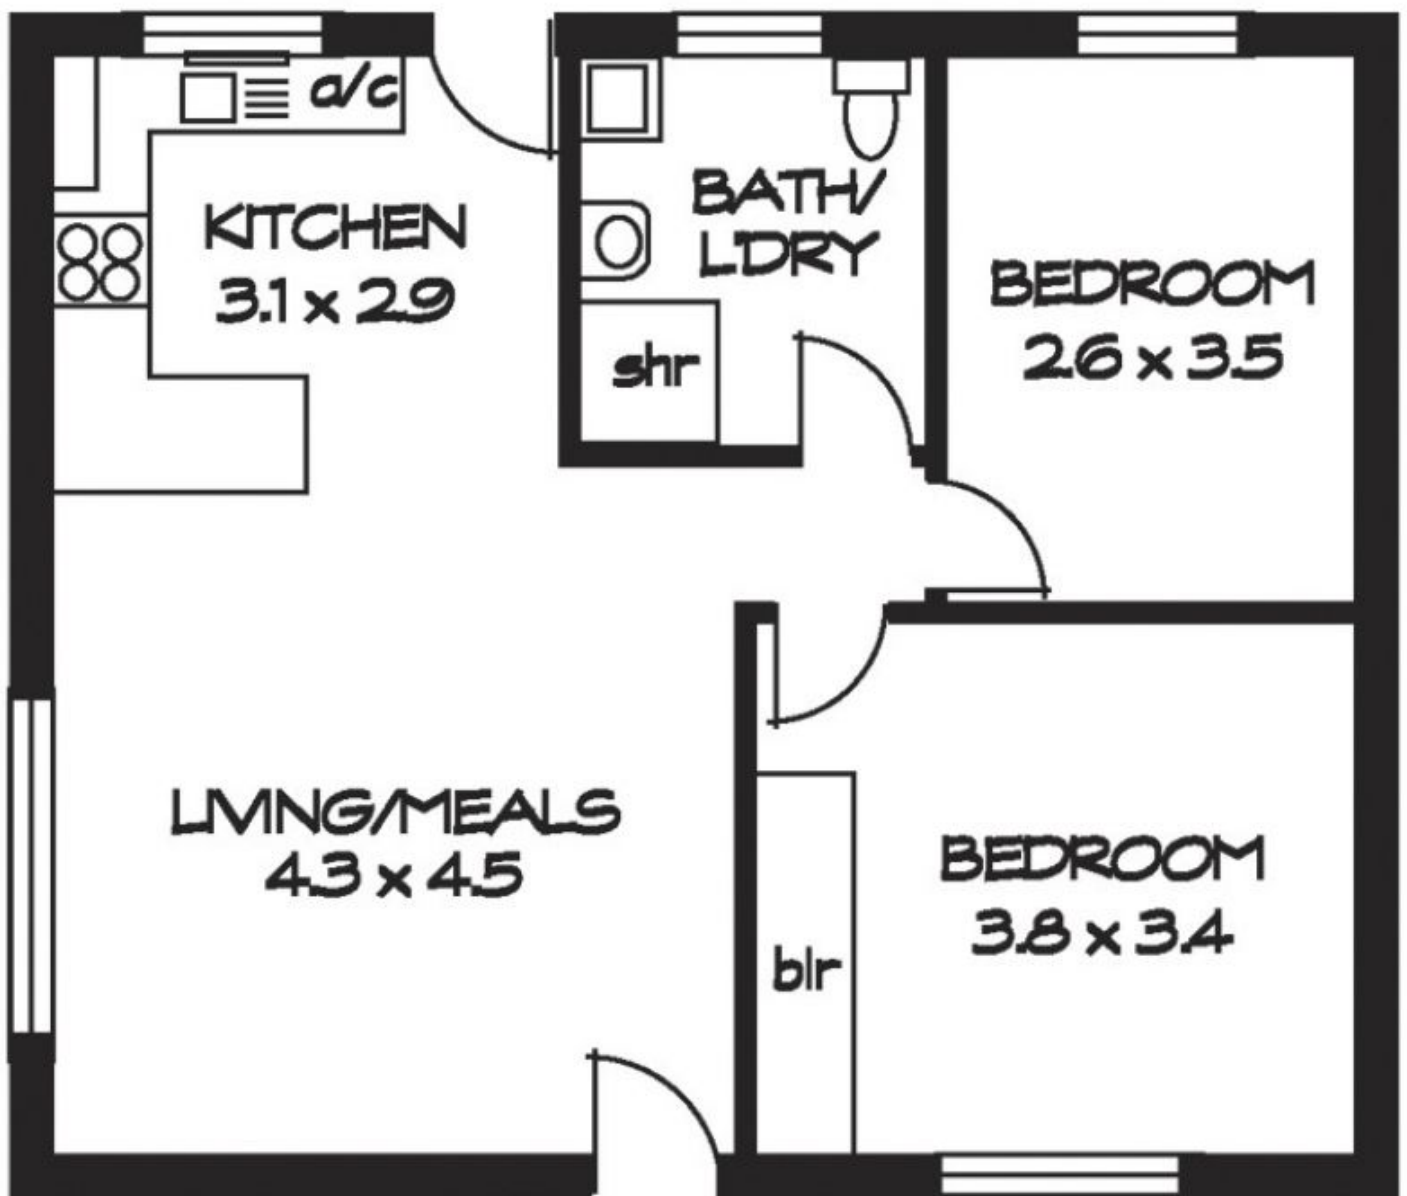

BALCONY

BALCONY

LIVING AREA:	65 m²

(all measurements approx only)